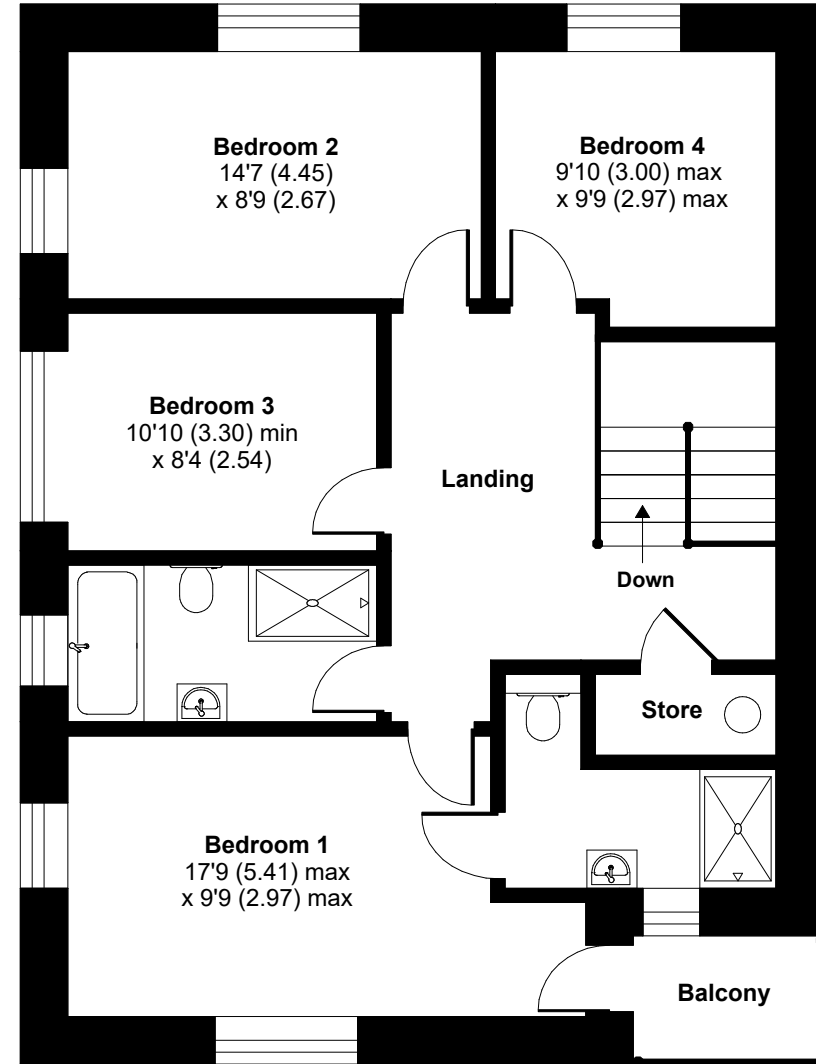

Trenance Road, St. Issey, Wadebridge, PL27 7QY

Approximate Area = 1620 sq ft / 150.4 sq m

For identification only - Not to scale

GROUND FLOOR

FIRST FLOOR