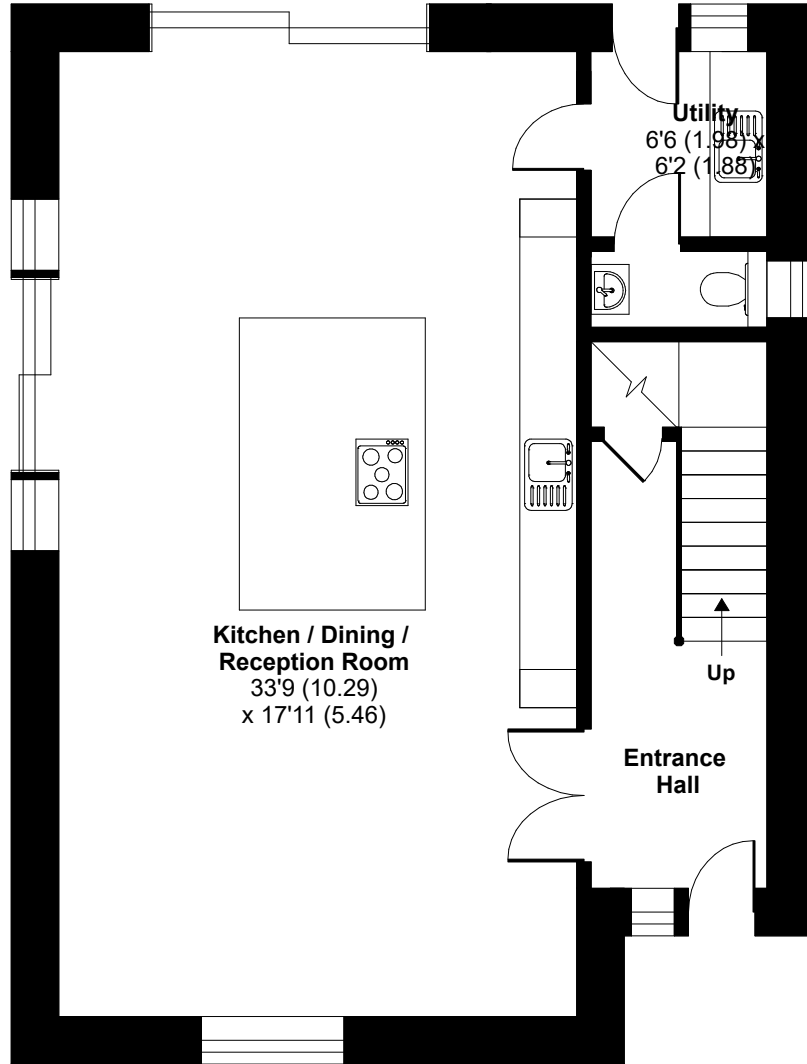

Trenance Road, St. Issey, Wadebridge, PL27 7QY

Approximate Area = 1620 sq ft / 150.4 sq m

For identification only - Not to scale

GROUND FLOOR

FIRST FLOOR