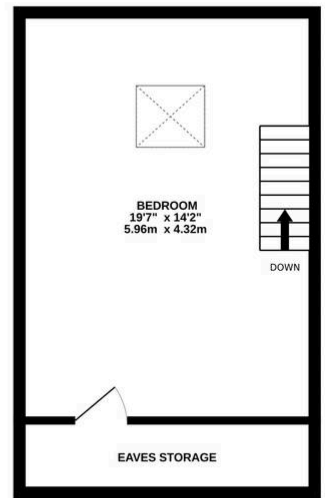

2ND FLOOR
326 sq.ft. (30.3 sq.m.) approx.

TOTAL FLOOR AREA : 999 sq.ft. (92.8 sq.m.) approx.

You can include any text here. The text can be modified upon generating your brochure.