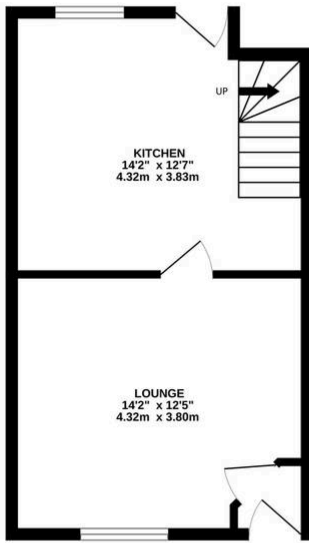

GROUND FLOOR
347 sq.ft. (32.3 sq.m.) approx.