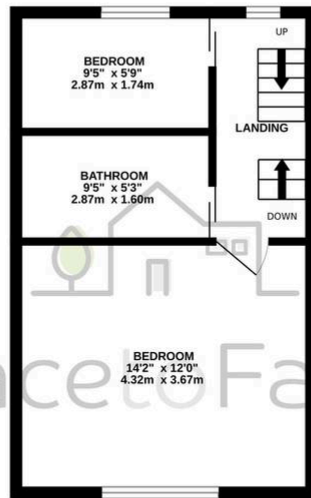

1ST FLOOR
326 sq.ft. (30.3 sq.m.) approx.