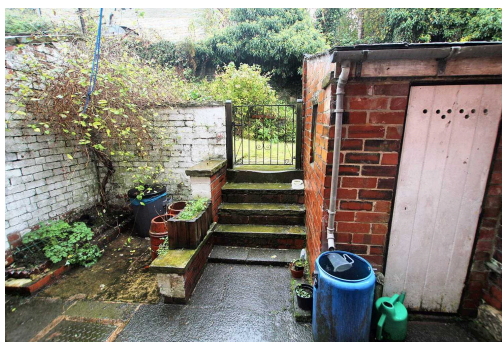

Don't miss out on this deceptively spacious three bed terrace, spread over three levels on the highly sought after and popular Hollins Road in the West Yorkshire village of Walsden. Within walking distance to Walsden train station and with gas central heating and UPVC double glazed windows early viewing is highly recommended. NO CHAIN  
Council Tax band: A

Tenure: Freehold

EPC Energy Efficiency Rating: D

EPC Environmental Impact Rating:

- › Deceptively spacious terrace
- › Spread over three levels
- › Highly sought after location within Walsden village
- › Three bedrooms
- › Gas central heating and UPVC double glazed windows
- › Walking distance to Walsden train station
- › Located roughly 3 miles outside of both Littleborough and Todmorden centres
- › Rear yard with brick store
- › Early viewing highly recommended
- › NO CHAIN