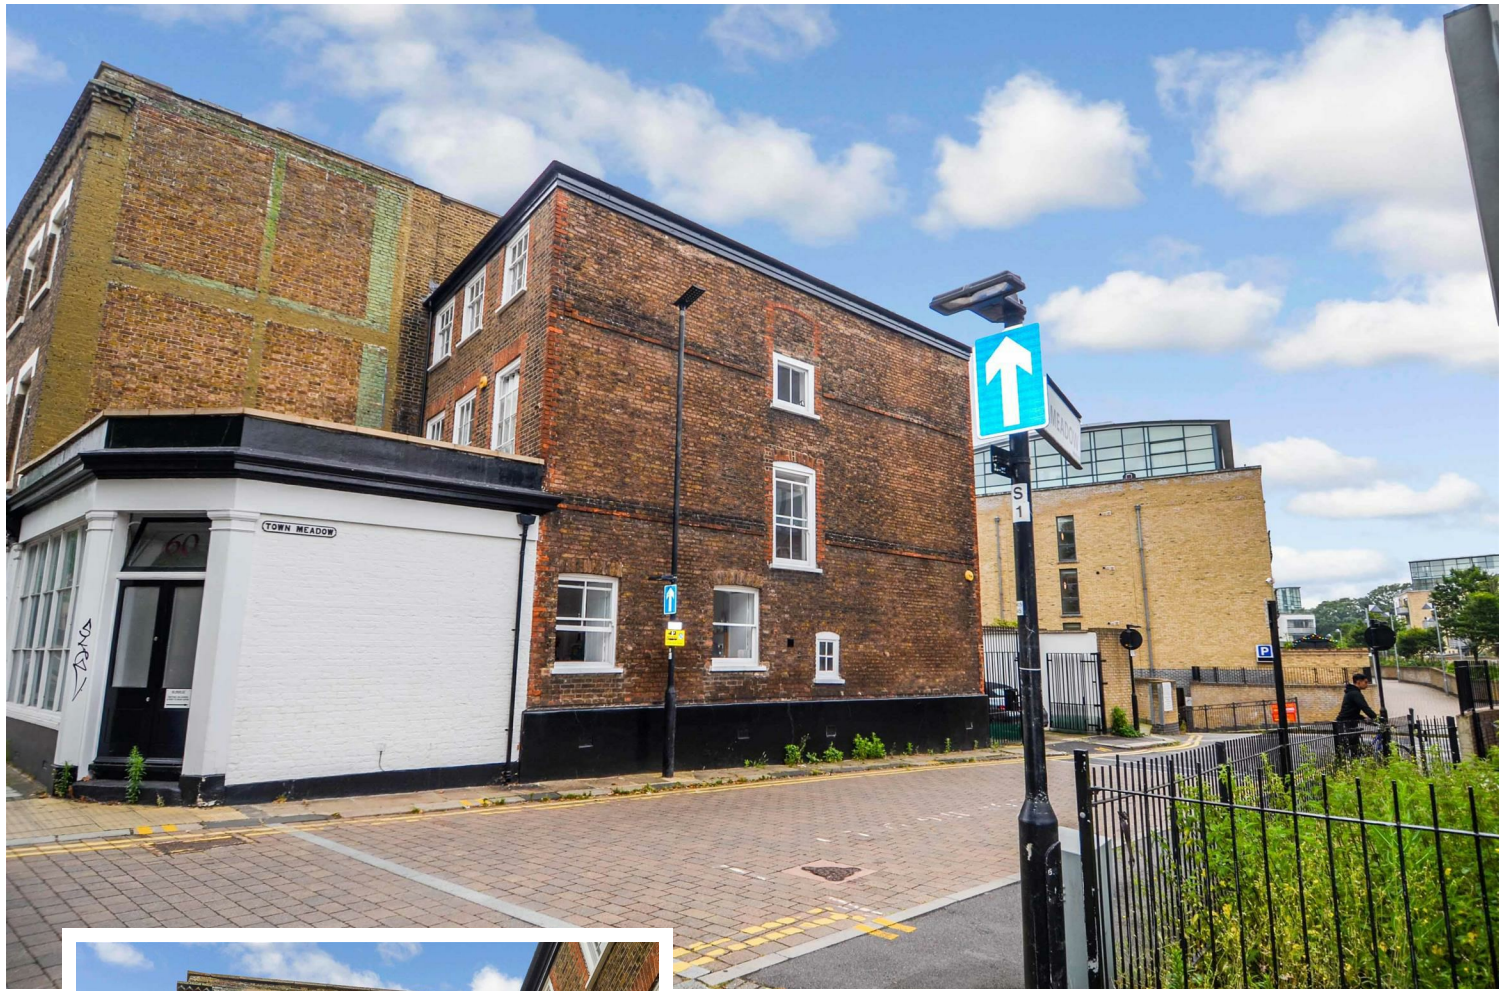

# QUILLIAM

Town Meadow  
Brentford

- Brentford Town Centre
- Available Now
- Underground Parking Spaces C.C.T.V. in Situ
- Rent Individually or as a Group Good Size
- Secure
- Ferry Quays
- Underground
- Brentford

## Property Description

A selection of secure underground motor car parking spaces. Available Now these can be let individually or as a collection. Terms Apply.