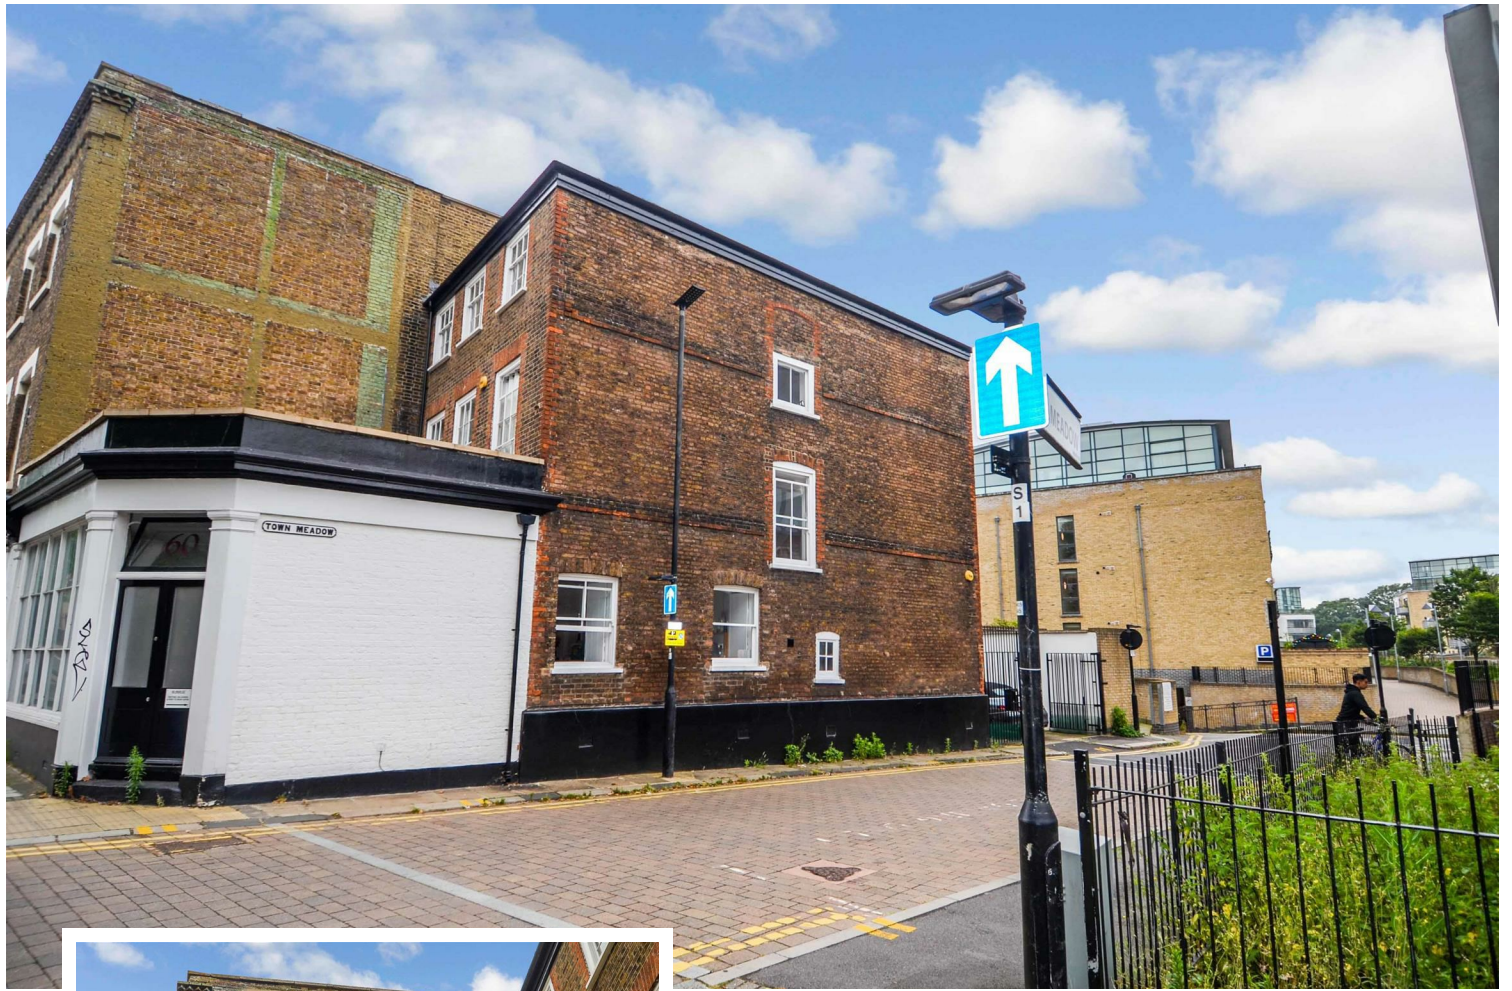

# QUILLIAM

Town Meadow  
Brentford

- Brentford Town Centre
- Available Now
- Underground Parking Spaces C.C.T.V .in Situ
- Rent Individually or as a Group Good Size
- Secure
- Ferry Quays
- Underground
- Brentford

## Property Description

A selection of secure underground motor car parking spaces. Available Now these can be let individually or as a collection. Terms Apply.