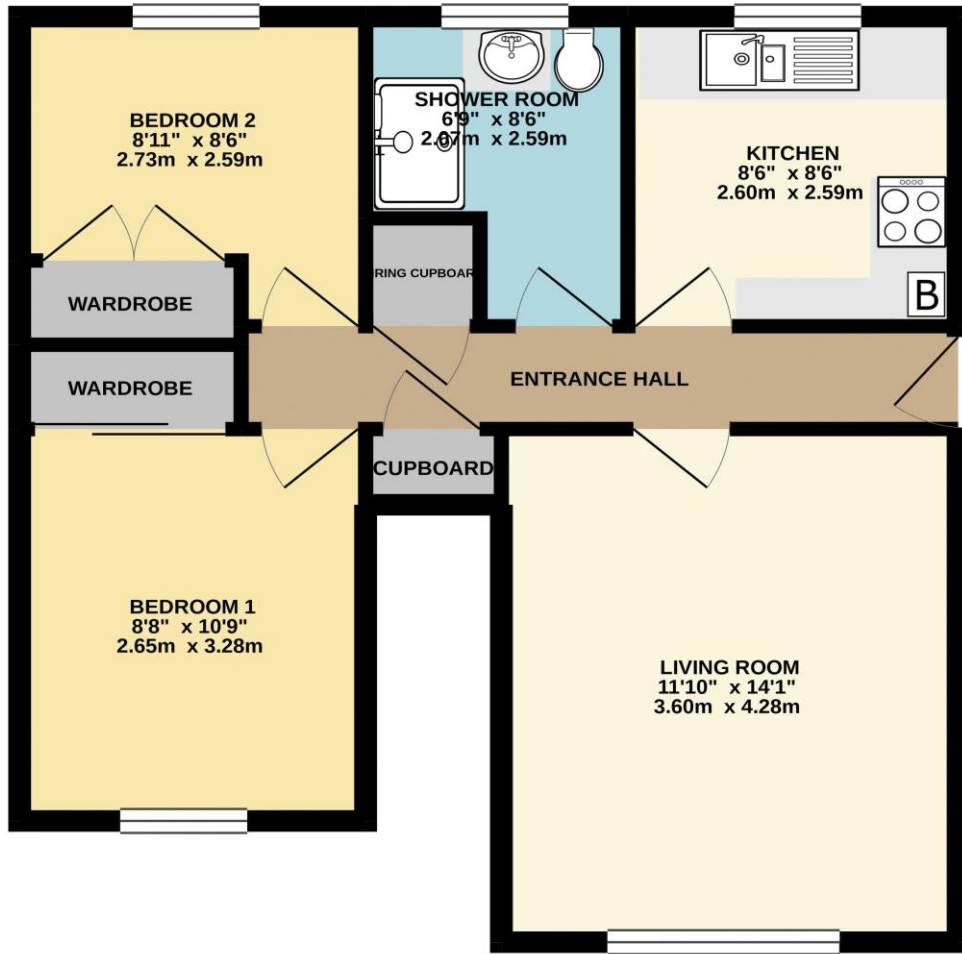

GROUND FLOOR
544 sq.ft. (50.5 sq.m.) approx.

TOTAL FLOOR AREA : 544 sq.ft. (50.5 sq.m.) approx.

Made with Metropix ©2020

9 Parrett Close, Langport, Somerset, TA10 9PC
01458 252530
Email: lettings@english-homes.co.uk
www.english-homes.co.uk

IMPORTANT: we would like to inform prospective purchasers that these sales particulars have been prepared as a general guide only. A detailed survey has not been carried out, nor the services, appliances and fittings tested. Room sizes should not be relied upon for furnishing purposes and are approximate. If floor plans are included, they are for guidance only and illustration purposes only and may not be to scale. If there are any important matters likely to affect your decision to buy, please contact us before viewing the property.