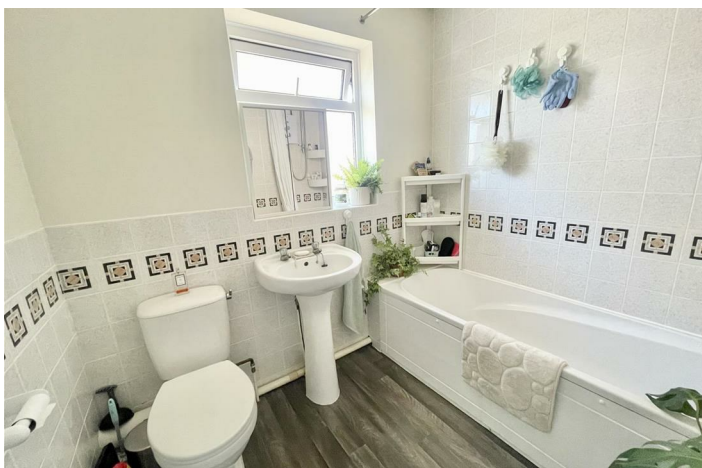

Council Tax Band: B

HEWITT ROAD

This property has been kept immaculately allowing for someone to move straight in to and briefly comprises one large double bedroom, kitchen, lounge and bathroom.

Further benefits include gas central heating, UPVC double glazing, allocated off road parking to the rear of the property and scenic walks around the Holes Bay.