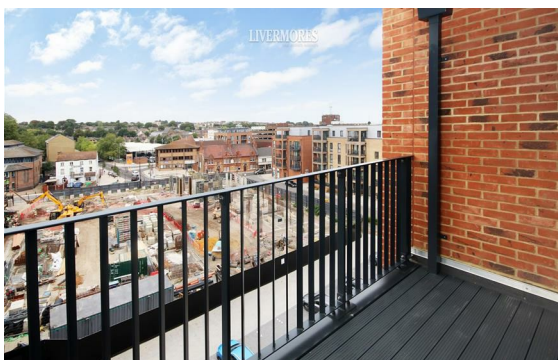

LIVERMORES
THE ESTATE AGENTS

1 Hythe Street
Dartford
Kent
DA1 1BE

01322 311427

lettings@livermores.co.uk

www.livermores.co.uk

Welcome to this stunning brand new 1-bedroom apartment located in the excellent area of Truman Way, Dartford. This modern apartment boasts a spacious open plan kitchen diner, perfect for entertaining guests or enjoying a cozy night in.

Imagine waking up every morning to the beautiful natural light streaming in through the balcony doors, creating a bright and airy atmosphere in your new home from the 5th floor.

This apartment is perfect for those looking for a hassle-free lifestyle, as it is available immediately for you to move in and start enjoying all it has to offer.

Don't miss out on the opportunity to make this apartment your new home sweet home. Contact us today to arrange a viewing and see for yourself the charm and

Energy Efficiency Rating:

Agents Note: Whilst every care has been taken to prepare these particulars, they are for guidance purposes only. All measurements are approximate and are for general guidance purposes only and whilst every care has been taken to ensure their accuracy, they should not be relied upon and potential buyers/tenants are advised to recheck the measurements.