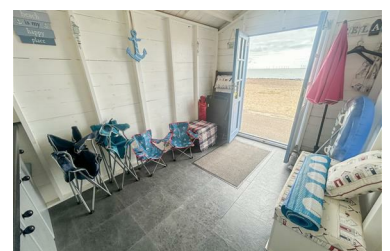

- Direct Sea Front Location
- Close To Cafe
- Popular East Clacton Location
- Keys To View

Price £40,000 Non-traditional

OUTSIDE VIEW OF BEACH HUT

INSIDE VIEW

ALTERNATE INSIDE VIEW

BEACH VIEW

EH 07/24

ANTI-MONEY LAUNDERING REGULATIONS 2017 - Prospective purchasers will be asked to produce photographic identification and proof of residence documentation once entering into negotiations for a property in order for us to comply with current Legislation.