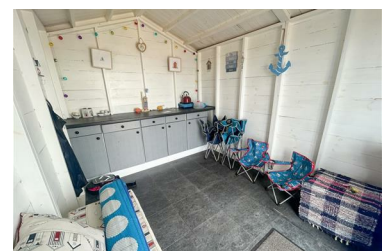

- Direct Sea Front Location
- Close To Cafe
- Popular East Clacton Location
- Keys To View

Price £40,000 Non-traditional

OUTSIDE VIEW OF BEACH HUT

INSIDE VIEW

ALTERNATE INSIDE VIEW

BEACH VIEW

EH 07/24

ANTI-MONEY LAUNDERING REGULATIONS 2017 - Prospective purchasers will be asked to produce photographic identification and proof of residence documentation once entering into negotiations for a property in order for us to comply with current Legislation.