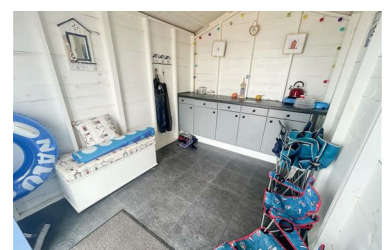

- Direct Sea Front Location
- Close To Cafe
- Popular East Clacton Location
- Keys To View

Price £40,000 Non-traditional

OUTSIDE VIEW OF BEACH HUT

INSIDE VIEW

ALTERNATE INSIDE VIEW

BEACH VIEW

EH 07/24

ANTI-MONEY LAUNDERING REGULATIONS 2017 - Prospective purchasers will be asked to produce photographic identification and proof of residence documentation once entering into negotiations for a property in order for us to comply with current Legislation.