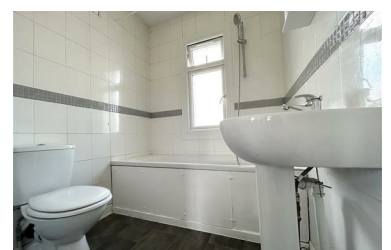

**£1,100 Per Calendar Month**

**LOUNNAGE/DINING ROOM**

**BATHROOM**

Panelled enclosed bath, shower attachment above, low level W.C. Hand wash basin pedestal. Fully tiled walls.