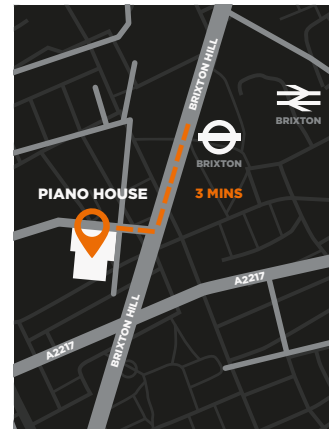

COMING SOON!