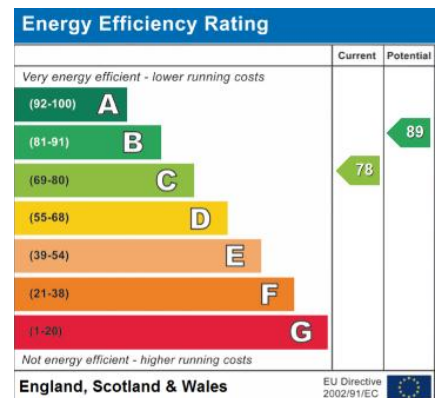

FOR SALE

3 Bed Mid Town House in Sileby Road, Barrow Upon Soar
£220,000

*** No Chain *** Well presented modern mid town house for sale in the ever popular village of Barrow Upon Soar. The accommodation comprises entrance hall, downstairs w.c., lounge, breakfast kitchen, three bedrooms, en-suite to master, family bathroom, rear garden and allocated parking.

- No Chain
- Mid Town House
- Village Location
- Three Bedrooms
- En-Suite To Master
- Allocated Parking
- Downstairs W.C.
- Breakfast Kitchen

Agents Note: Whilst every care has been taken to prepare these sales particulars, they are for guidance purposes only. All measurements are approximate and for general guidance purposes only and whilst every care has been taken to ensure their accuracy, they should not be relied upon and potential buyers are advised to recheck the measurements.