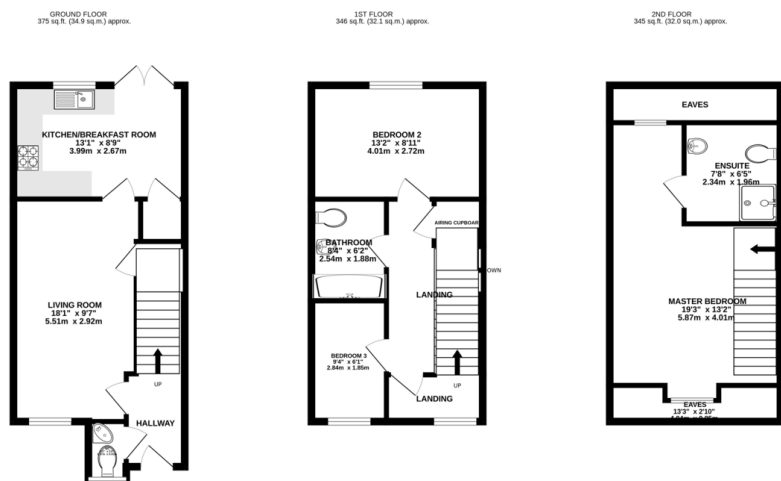

FOR SALE

3 Bed Mid Town House in Sileby Road, Barrow Upon Soar
£220,000

*** No Chain *** Well presented modern mid town house for sale in the ever popular village of Barrow Upon Soar. The accommodation comprises entrance hall, downstairs w.c., lounge, breakfast kitchen, three bedrooms, en-suite to master, family bathroom, rear garden and allocated parking.

- No Chain
- Mid Town House
- Village Location
- Three Bedrooms
- En-Suite To Master
- Allocated Parking
- Downstairs W.C.
- Breakfast Kitchen

Agents Note: Whilst every care has been taken to prepare these sales particulars, they are for guidance purposes only. All measurements are approximate and for general guidance purposes only and whilst every care has been taken to ensure their accuracy, they should not be relied upon and potential buyers are advised to recheck the measurements.