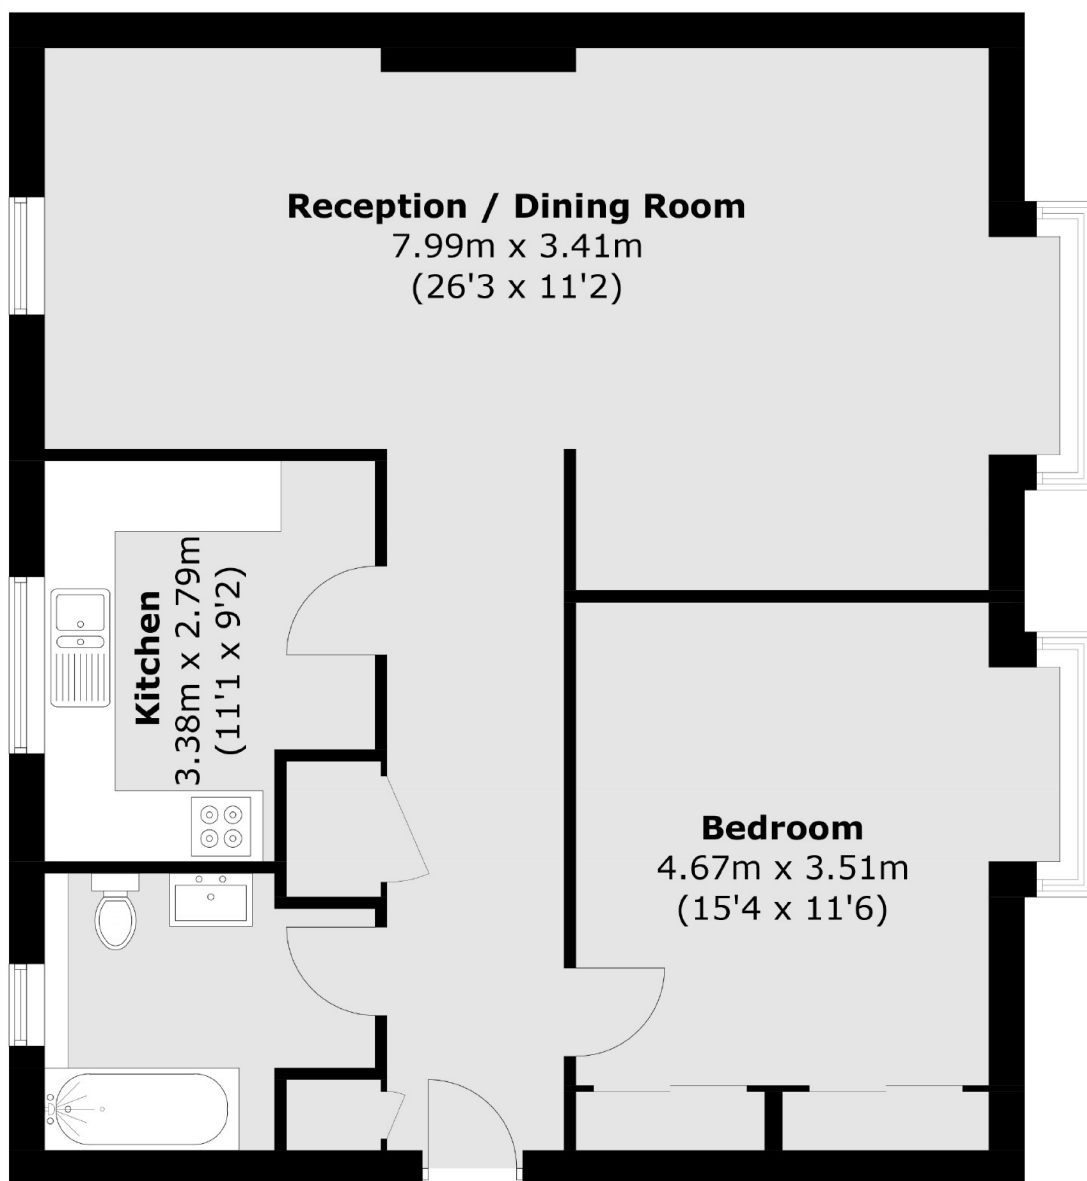

Ridgmount Street, WC1E

£900 Per week

This stylish and exceptionally spacious one double bedroom apartment has been meticulously designed with attention to detail and high-quality finishes.

Ridgmount Street runs between Gower Street and Tottenham Court Road. Oxford Circus and Goodge Street are within half a mile of the apartment.

Features

- One Bedroom
- Central Location
- Fully Furnished
- Wooden Floors
- Spacious
- Modern

Ridgmount Street, London, WC1E

Total area (approx.): 76.5 sq. m (823.2 sq. ft)