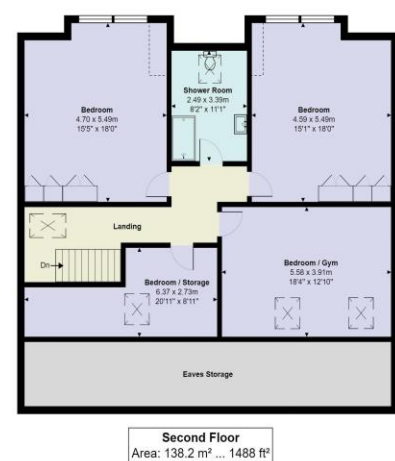

Score	Energy rating	Current	Potential
92+	A		
81-91	B		
69-80	C	78 C	80 C
55-68	D		
39-54	E		
21-38	F		
1-20	G