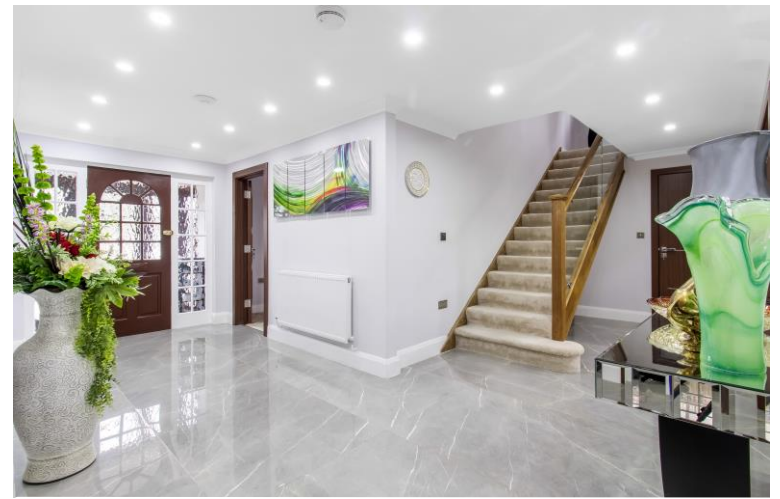

This superb home is located within close proximity of Cuffley's shops, restaurants and mainline train station serving London's King Cross and Moorgate and also within walking distance is Northaw Great Wood. Surrounded by Greenbelt countryside, ideal for walking and horse riding, whilst other recreational amenities include a selection of golf clubs and Cuffley Tennis club. Several highly regarded schools including Queenswood Girls' and Lochinver House boys' schools are nearby.