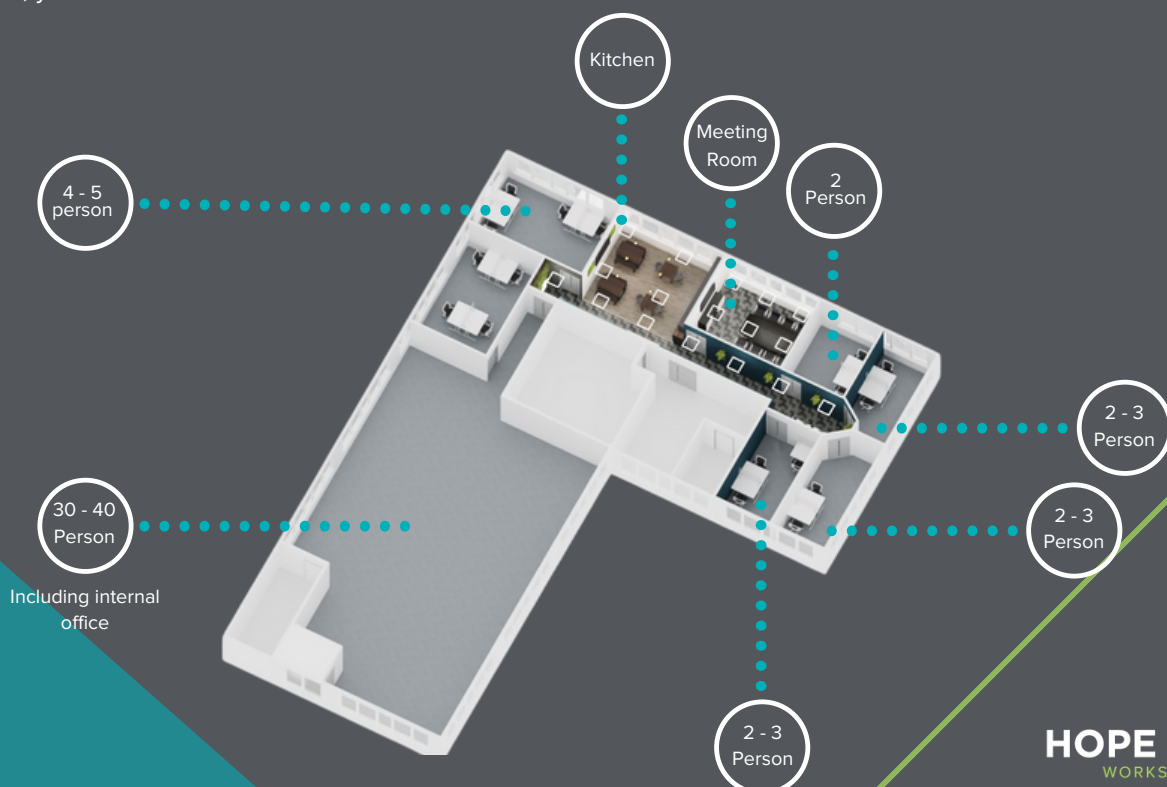

THE SPACE

Hope Park Workspaces Rooley Lane caters to a wide range of businesses providing space for 2-80+ People. Located just off the M606/M62 motorway and being home to both creative start ups and major organisations, the centre makes an excellent base for any business.

Rooley lane offers a mixture of modern workspaces designed to promote productivity and creative thinking, a perfect solution for businesses looking for flexibility.

With flexible all inclusive pricing and no set up costs, it's as simple as plug and play.

OUR PURPOSE

Business is more than just number crunching. It's about doing something significant, something that matters and something that leaves a mark on the world. That's why Hope Park operates as a social enterprise in partnership with the National Charity, TLG Transforming lives for Good.

ALL PROFIT goes back into investing in the futures of struggling children across the UK. We're not looking to cram our own pockets but sow deep into young lives. By sharing our space, you can too.

WHAT'S INCLUDED

Individual climate controlled offices

Superfast Internet

Furniture

Kitchens with free tea & coffee

Professionally managed reception

Well equipped meeting rooms (chargeable at discounted rate)

Rent & Utilities

Office Cleaning

Onsite Parking

Maintenance

24 Hour access & CCTV Security

Heavily discounted Health Club & Gym Memberships