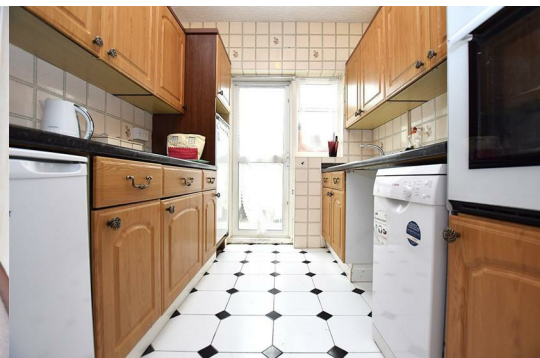

Welcome to this charming property located on Belfairs Drive in Romford! This delightful house boasts a spacious 957 sq ft of living space, perfect for a growing family. As you step inside, you are greeted by a cosy reception room, ideal for relaxing with loved ones.

With four bedrooms, there is ample space for everyone in the family to have their own sanctuary. The first floor bathroom offers convenience and privacy, while the unique feature of a fourth bedroom on the ground floor provides versatility and options for usage.

Outside, the property offers a driveway, ensuring parking is never an issue, and a lovely garden where you can enjoy the outdoors and perhaps even cultivate your own little green oasis.

This property on Belfairs Drive truly offers a wonderful opportunity to create a warm and inviting home for you and your family. Don't miss out on the chance to make this house your own!