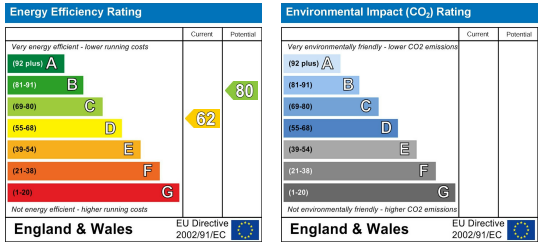

Area Map

Floor Plans

Energy Efficiency Graph

These particulars are intended to give a fair and reliable description of the property but no responsibility for any inaccuracy or error can be accepted and do not constitute an offer or contract. We have not tested any services or appliances (including central heating if fitted) referred to in these particulars and the purchasers are advised to satisfy themselves as to the working order and condition. If a property is unoccupied at any time there may be reconnection charges for any switched off/disconnected or drained services or appliances - All measurements are approximate. **THINKING OF SELLING?** If you are thinking of selling your home or just curious to discover the value of your property, Hunters would be pleased to provide free, no obligation sales and marketing advice. Even if your home is outside the area covered by our local offices we can arrange a Market Appraisal through our national network of Hunters estate agents.