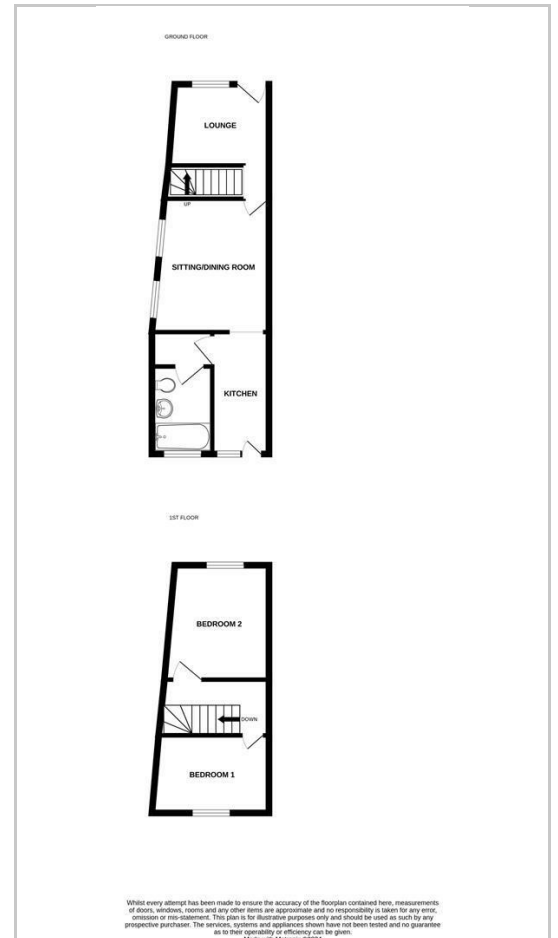

Freehold with vacant possession

Lounge 8'4" x 10'1" (2.55m x 3.08m)

Dining Room 9'3" x 11'11" (2.84m x 3.64m)

Kitchen 10'9" x 6'8" (3.29m x 2.04m)

Bathroom 6'10" x 6'5" (2.09m x 1.97m)

Landing

Bedroom 1 8'5" x 7'7" (2.58m x 2.32)

Bedroom 2 10'6" x 11'11" (3.22m x 3.64m)

Outside

Yard area with a shared side access.

Disbursements

Please see the legal pack for any disbursements listed that may become payable by the buyer.

Buyer's Administration Fee

Area Map

Floor Plans

Energy Efficiency Graph

These particulars, whilst believed to be accurate are set out as a general outline only for guidance and do not constitute any part of an offer or contract. Intending purchasers should not rely on them as statements of representation of fact, but must satisfy themselves by inspection or otherwise as to their accuracy. No person in this firm's employment has the authority to make or give any representation or warranty in respect of the property.