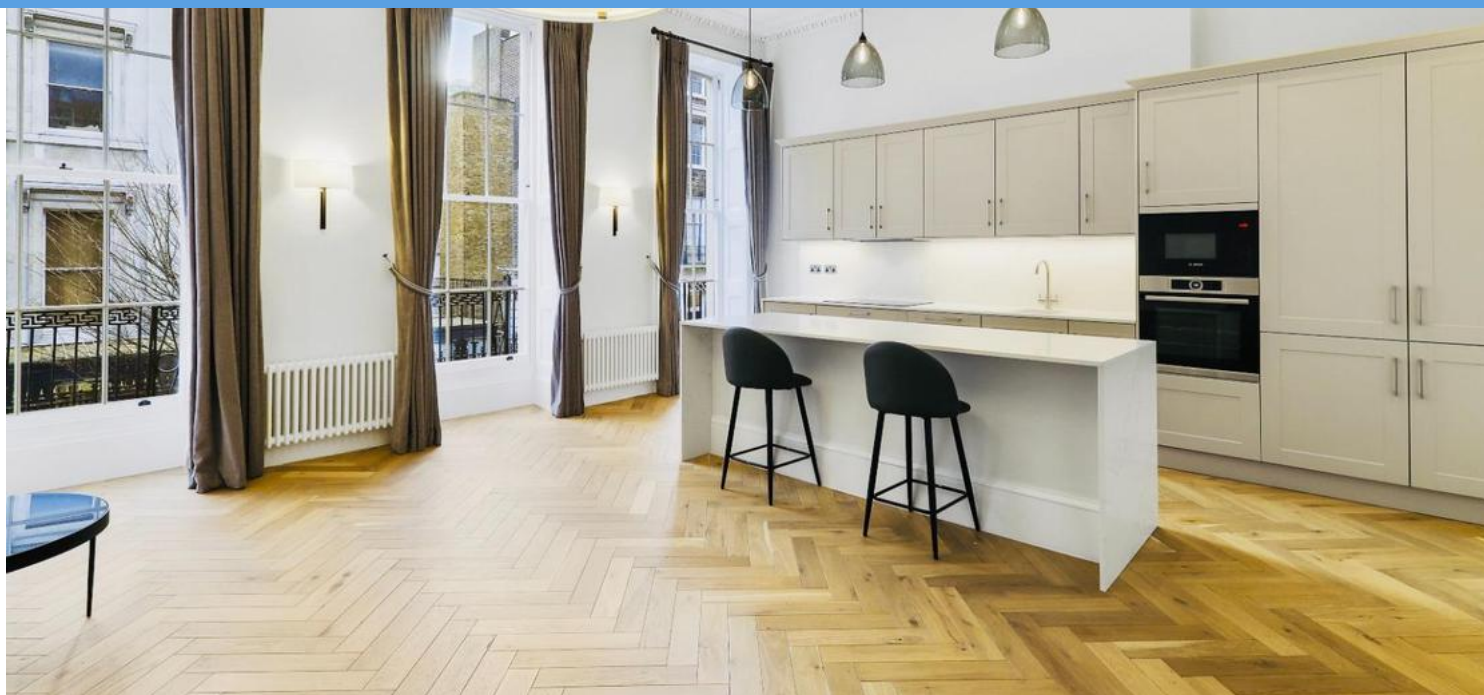

Montague Street

£750 PCW
TO LET

Greater London Properties Presents...

- Stunning One-bedroom Apartment
- Newly Internally Refurbished
- Triple Floor To Ceiling Windows
- View Of Montague Street Gardens
- Modern
- 609 Sq. Ft