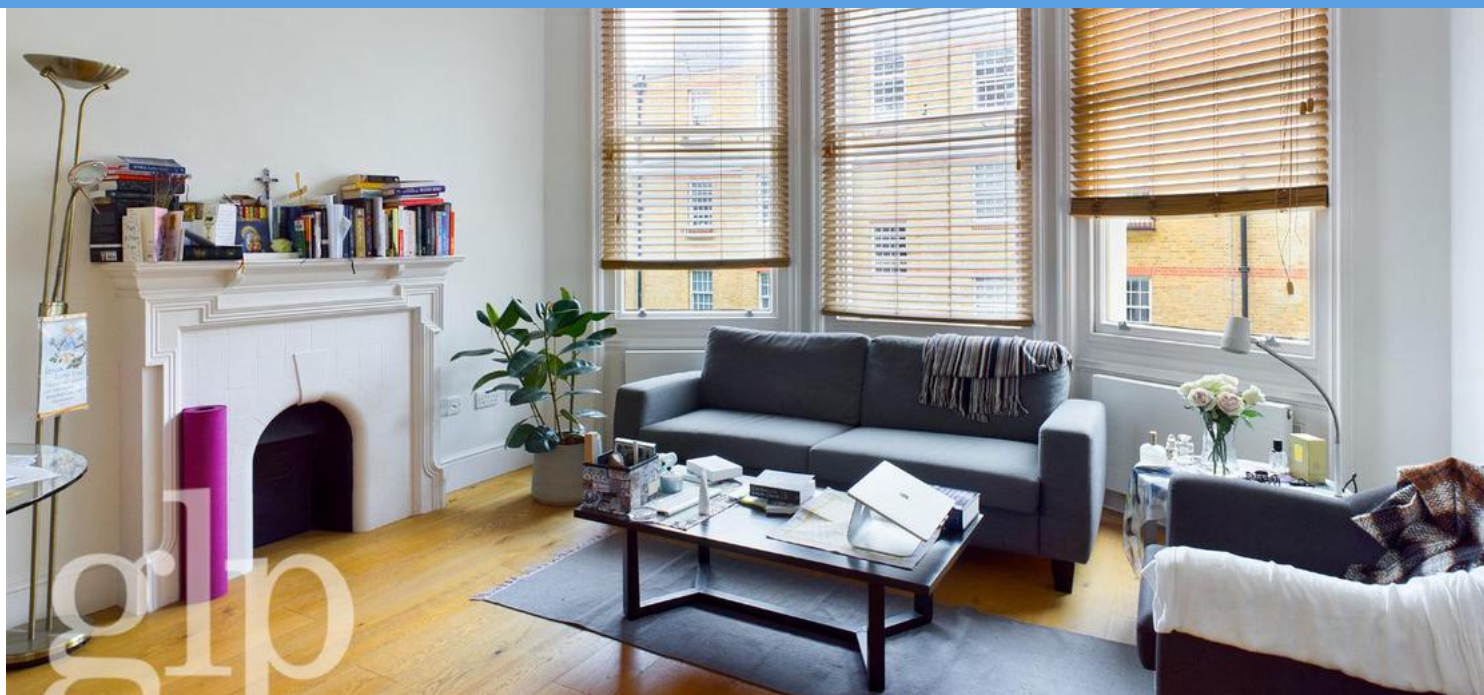

## Greater London Properties Presents...

- Two Bedroom
- Second Floor Apartment
- Beautiful Georgian Building
- Day Porters Available
- West Facing
- Bloomsbury

**CALL NOW 0207 113 1066**

[www.glp.co.uk](http://www.glp.co.uk)