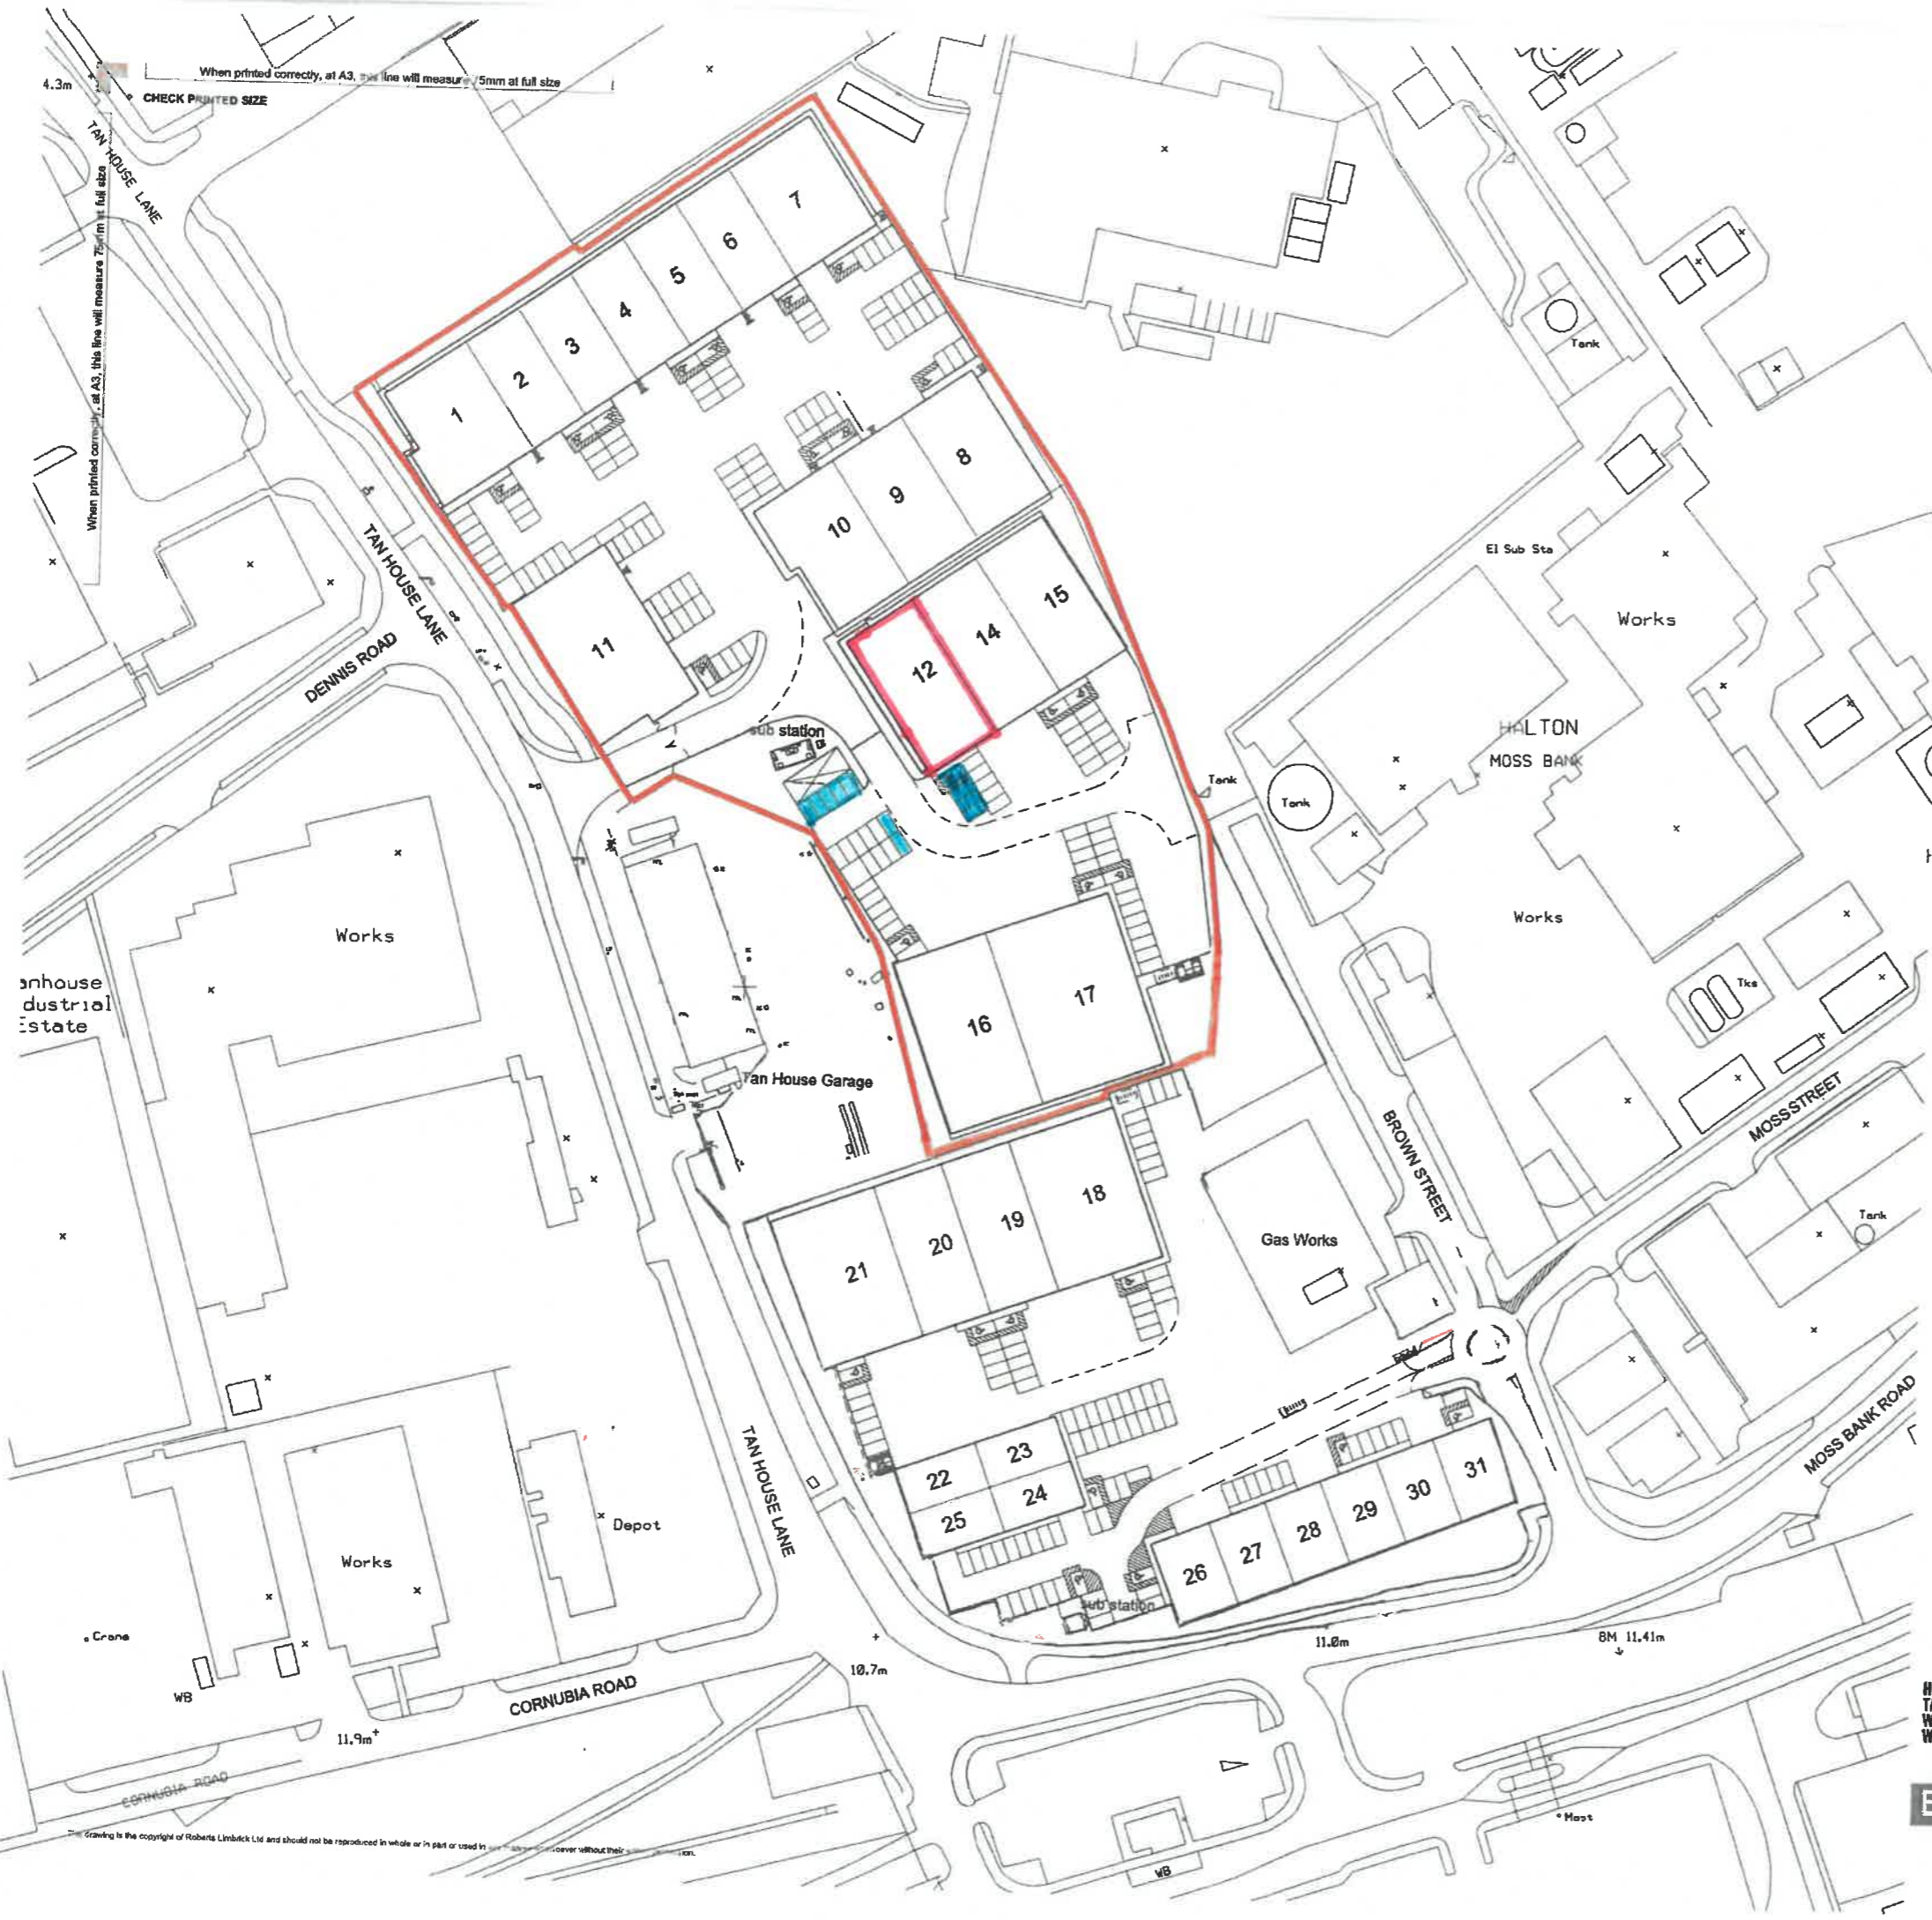

When printed correctly, at A3, this line will measure 5mm at full size
CHECK PRINTED SIZE

When printed correctly, at A3, this line will measure 750mm at full size

anhouse
dustrial
estate

HERON BUSINESS PARK
TAN HOUSE LANE
WIDNES
WAB 07F & WAB 05W

ESTATE PLAN

Scale: 1/1250 @ A3

Subject to correct printing. See top left.

This drawing is the copyright of Roberts Linsbrick Ltd and should not be reproduced in whole or in part or used in any way without their permission.