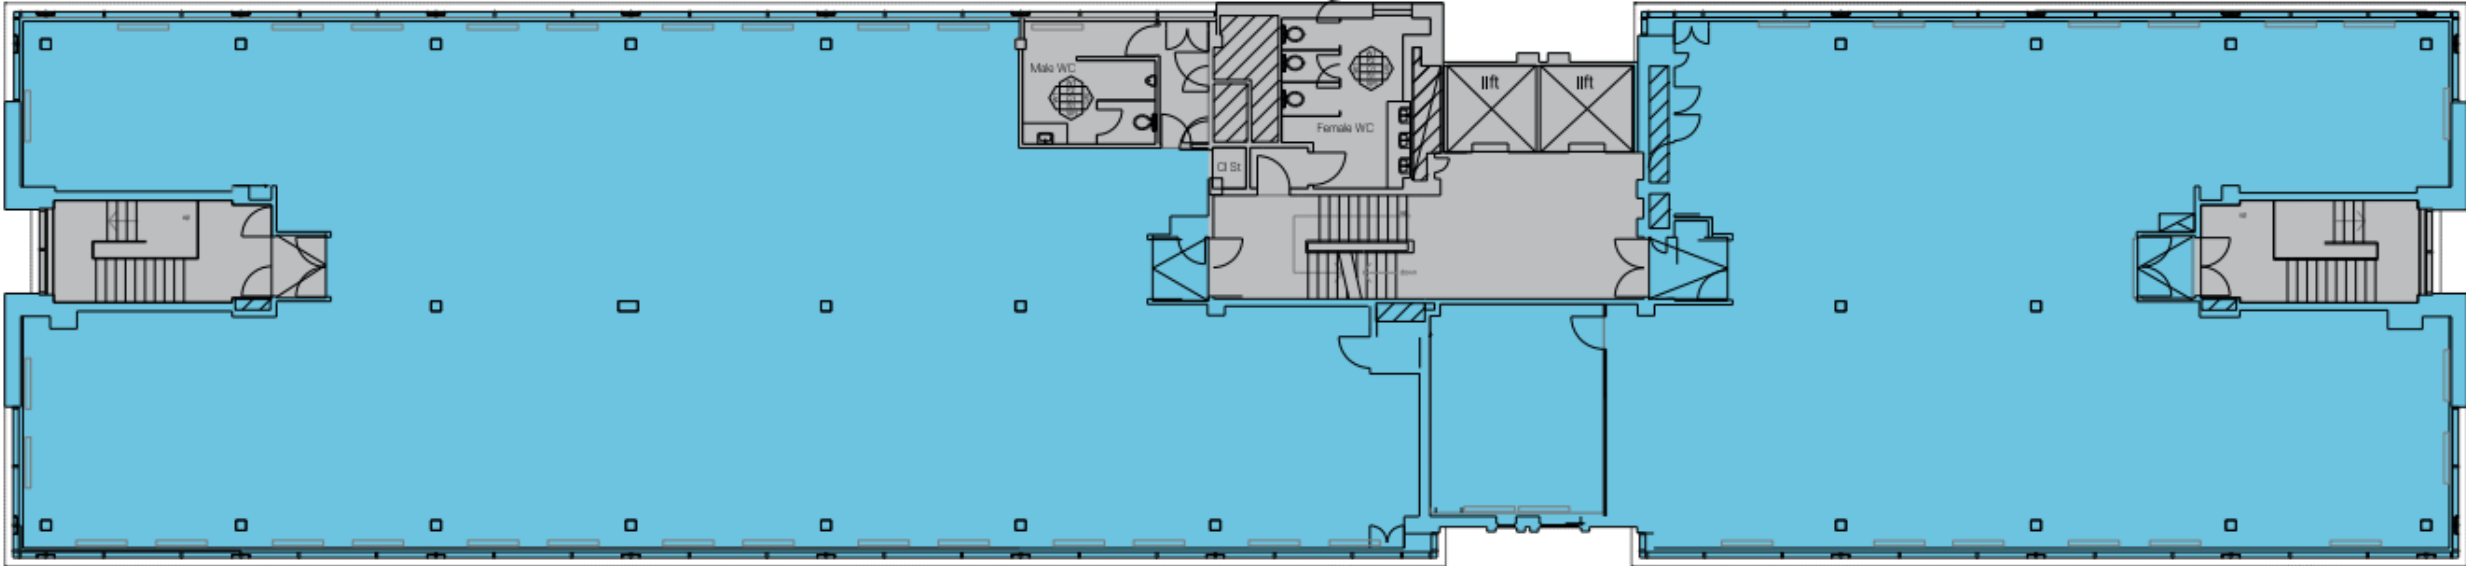

Sixth Floor 7,437 SQ FT (690.9 SQ M)

Indicative upper floor plan

CENTRALHOUSE
NORWICH WAY, KIRKBY, LIVERPOOL, MERSEYSIDE **L32 8UY**

7,437-49,138 SQ FT
(690-4,564 SQ M)