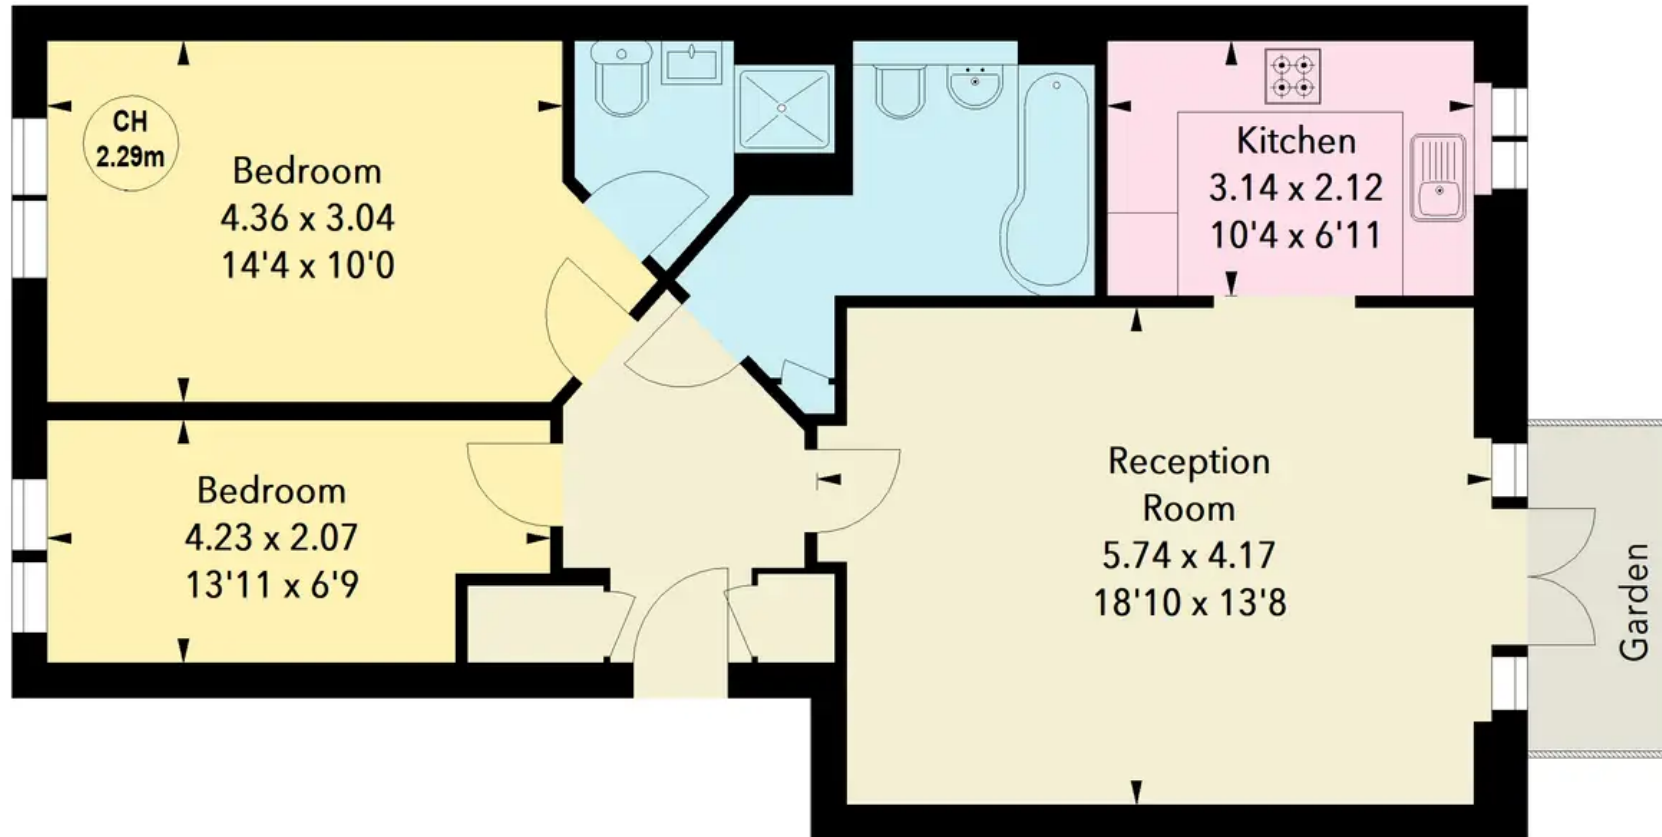

Council Tax band: D

Tenure: Leasehold

EPC Energy Efficiency Rating: D

EPC Environmental Impact Rating: D

Sommers Court, SG12

Approximate Area = 69.95 sq m / 753 sq ft

Key :
CH - Ceiling Height

Ground Floor

Lounge/Diner

18' 10" x 13' 8" (5.74m x 4.17m)

Upvc double glazed door and windows to communal gardens.

Kitchen

10' 4" x 6' 11" (3.15m x 2.11m)

With Upvc double glazed window. Fitted with a range of wall and base storage units with worktops over incorporating sink, hob with integrated oven below and hood over, plumbing for washing machine and dishwasher and space for fridge/freezer.

Bedroom One

14' 4" x 10' 0" (4.37m x 3.05m)

Upvc double glazed window, fitted wardrobes.

En Suite

Fitted with a white suite comprising shower cubicle, vanity storage unit with inset wash basin, low level wc, extractor fan.

Bedroom Two

13' 11" x 6' 9" (4.24m x 2.06m)

Upvc double glazed window.

Family Bathroom

Fitted with a white suite comprising panel enclosed bath with shower over, pedestal wash basin, low level wc, spotlights, tiled floor and splash back.