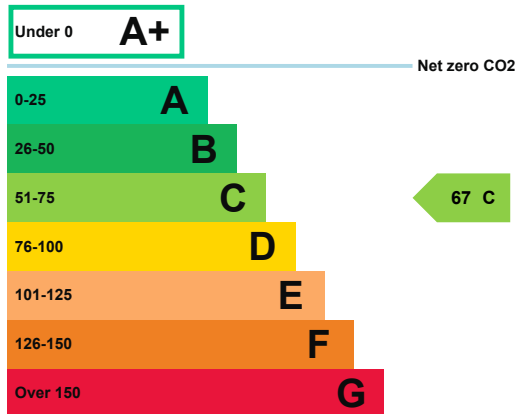

Energy performance certificate (EPC)

400 Harrogate Road Moortown LEEDS LS17 6PY	Energy rating	Valid until: 25 July 2033
	C	Certificate number: 7109-9095-3305-0786-3583

Property type	Retail/Financial and Professional Services
Total floor area	77 square metres

Rules on letting this property

Properties can be let if they have an energy rating from A+ to E.

Energy rating and score

This property's energy rating is C.

Properties get a rating from A+ (best) to G (worst) and a score.

The better the rating and score, the lower your property's carbon emissions are likely to be.

How this property compares to others

Properties similar to this one could have ratings:

If newly built

12 A

If typical of the existing stock