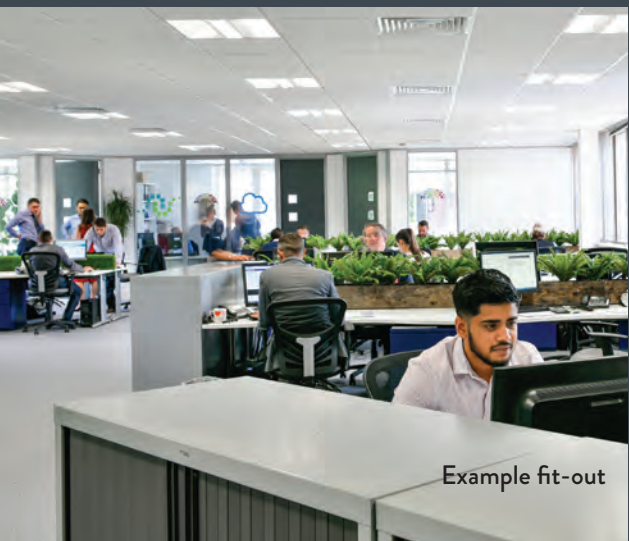

Example fit-out