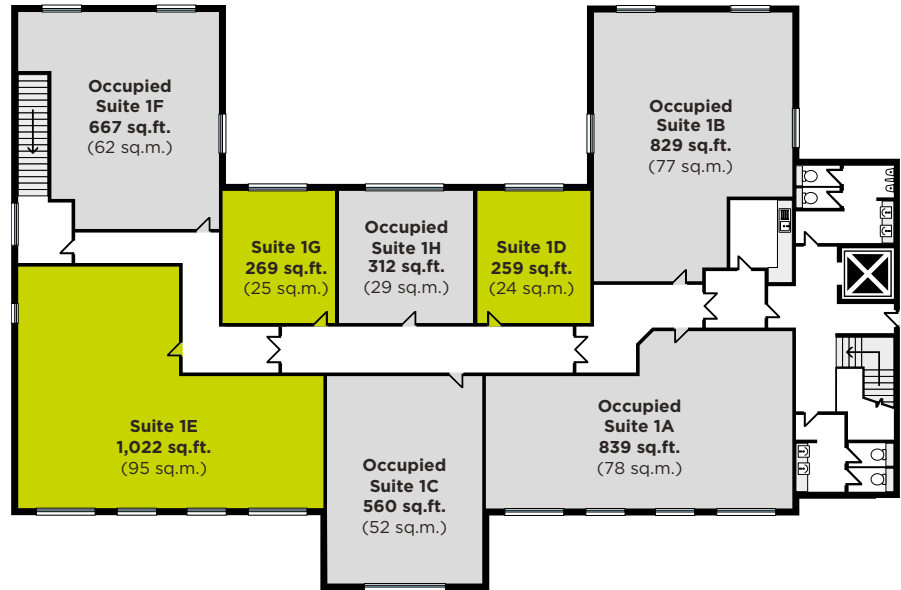

DEAN ROW COURT | FLOORPLAN

SUITE	SQ FT	AVAILABILITY
1A	839	Occupied
1B	829	Occupied
1C	560	Occupied
1D	259	TO LET
1E	1,022	TO LET
1F	667	Occupied
1G	269	TO LET
1H	312	Occupied
2A	517	Occupied
2B,C,D	1,313	Occupied
2E	1,313	Occupied
2F	1,765	Occupied
2G	548	Occupied

FIRST FLOOR WEST WING

FIRST FLOOR EAST WING

Refurbished office suites from 259 sq.ft. (24 sq.m.) located on the first floor. Amenities within the suite include:

-  LED lighting
-  Passenger lift
-  Kitchen Facilities
-  Ample free on-site parking
-  Suspended ceilings

DEAN

ROW

COURT