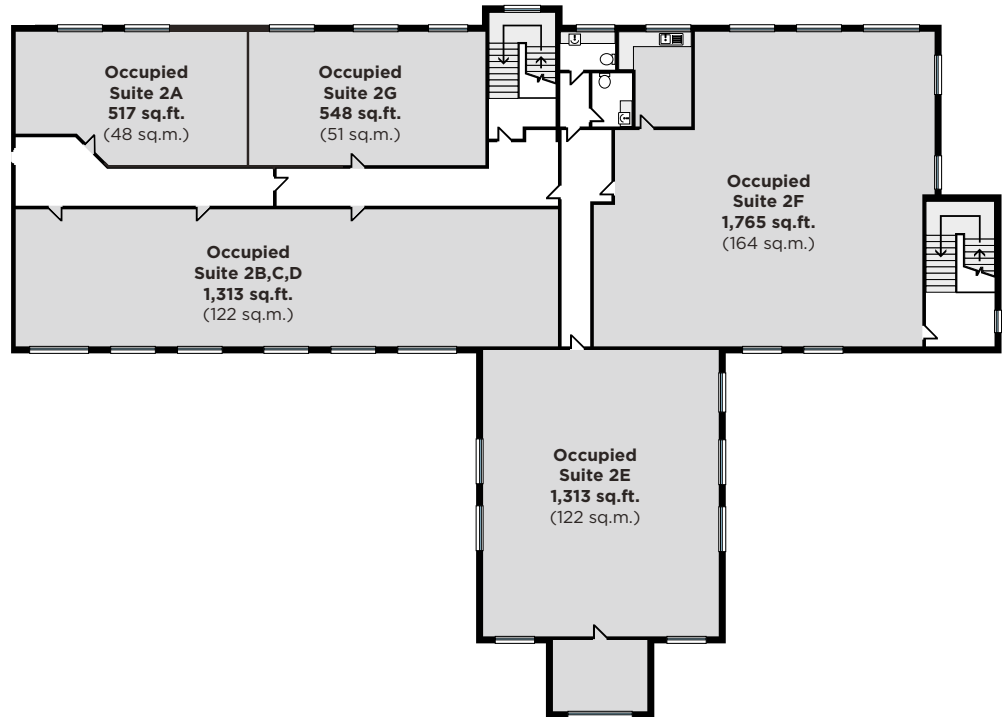

DEAN ROW COURT | FLOORPLAN

SUITE	SQ FT	AVAILABILITY
1A	839	Occupied
1B	829	Occupied
1C	560	Occupied
1D	259	TO LET
1E	1,022	TO LET
1F	667	Occupied
1G	269	TO LET
1H	312	Occupied
2A	517	Occupied
2B,C,D	1,313	Occupied
2E	1,313	Occupied
2F	1,765	Occupied
2G	548	Occupied

FIRST FLOOR WEST WING

FIRST FLOOR EAST WING

Refurbished office suites from 259 sq.ft. (24 sq.m.) located on the first floor. Amenities within the suite include:

-  LED lighting
-  Passenger lift
-  Kitchen Facilities
-  Ample free on-site parking
-  Suspended ceilings

DEAN

ROW

COURT