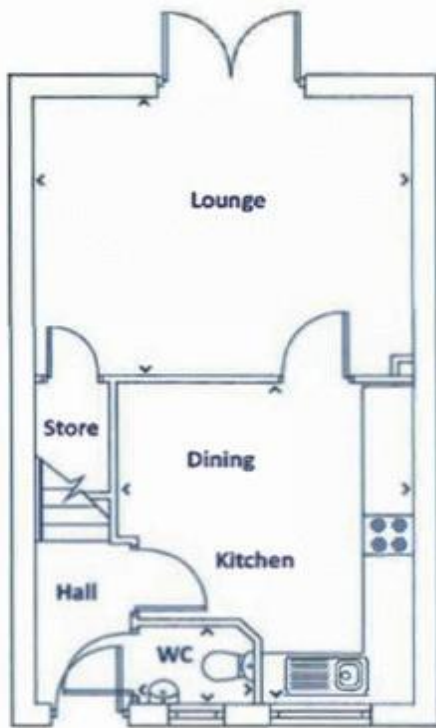

Kitchen/Diner

Fitted with a range of wall and base units. Integrated oven/hob.

Ground floor W/C

Bedroom 1

Bedroom 2

Bedroom 3

Bathroom

Bath with shower over, wash basin, W/C.

EPC Graph (full EPC available on request)

Score	Energy rating	Current	Potential
92+	A		96 A
81-91	B	83 B	
69-80	C		
55-68	D		
39-54	E		
21-38	F		
1-20	G		

Floorplan

GROUND FLOOR

FIRST FLOOR

For more information please call **0191 414 1200** or email info@livinglocalhomes.co.uk