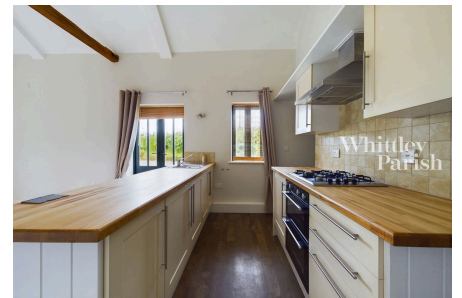

Beech Tree Barns, Wortham

Guide Price £240,000 - £250,000

1 bed 1 bath 1 car

Offered with no onward chain, this one bedroom detached barn conversion occupies a fabulous rural position.

Key Features

- Guide Price £240,000 - £250,000
- No onward chain
- Fantastic rural position
- Exclusive development of barn conversions
- Immaculately presented
- Off-road parking for two cars
- Open plan living
- Freehold - EPC Rating E
- Council Tax Band B
- LPG heating - Private drainage