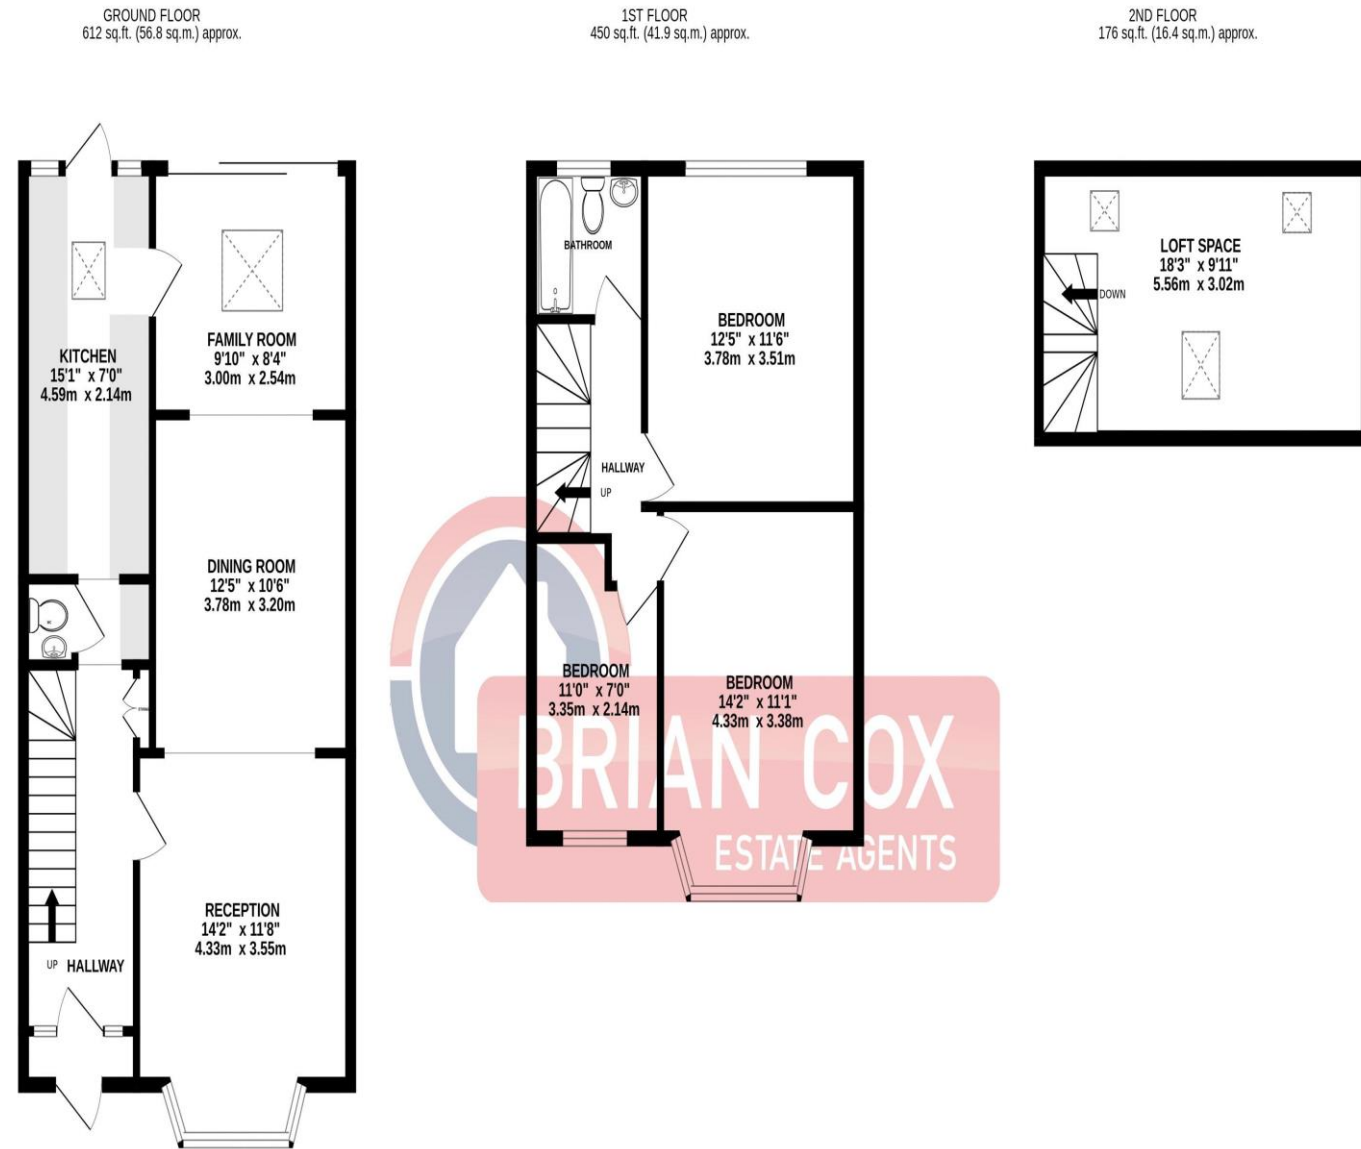

the floorplan...