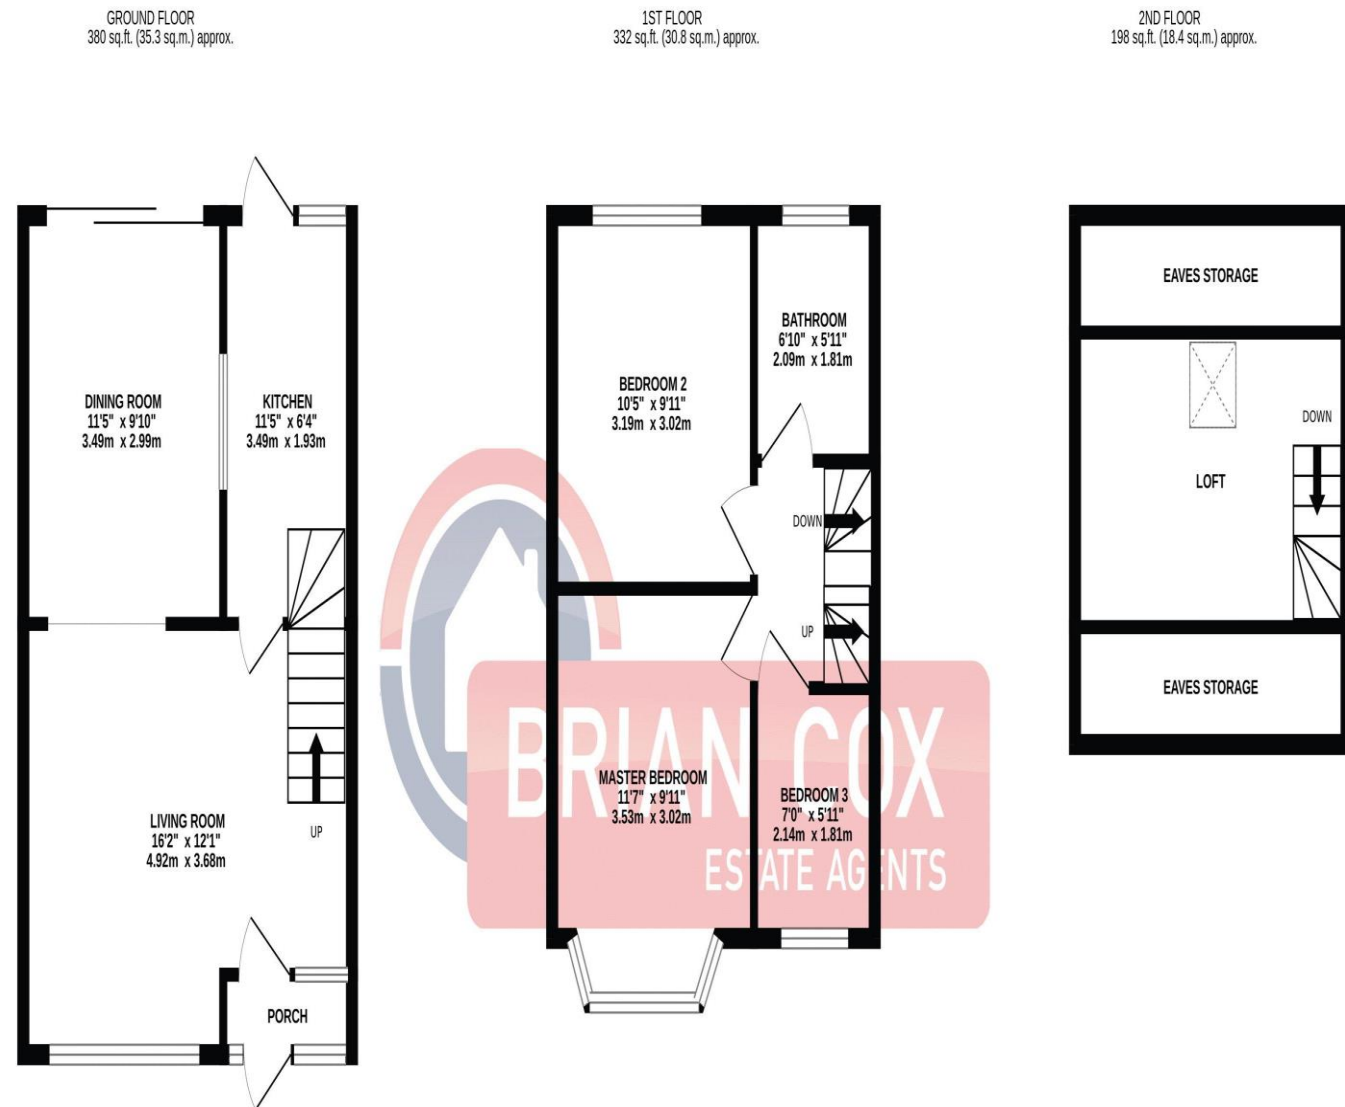

the floorplan...

TOTAL FLOOR AREA: 909 sq.ft. (84.5 sq.m.) approx.

Whilst every attempt has been made to ensure the accuracy of the floorplan contained here, measurements of doors, windows, rooms and any other items are approximate and no responsibility is taken for any error, omission or mis-statement. This plan is for illustrative purposes only and should be used as such by any prospective purchaser. The services, systems and appliances shown have not been tested and no guarantee as to their operability or efficiency can be given.
Made with Metropix ©2024