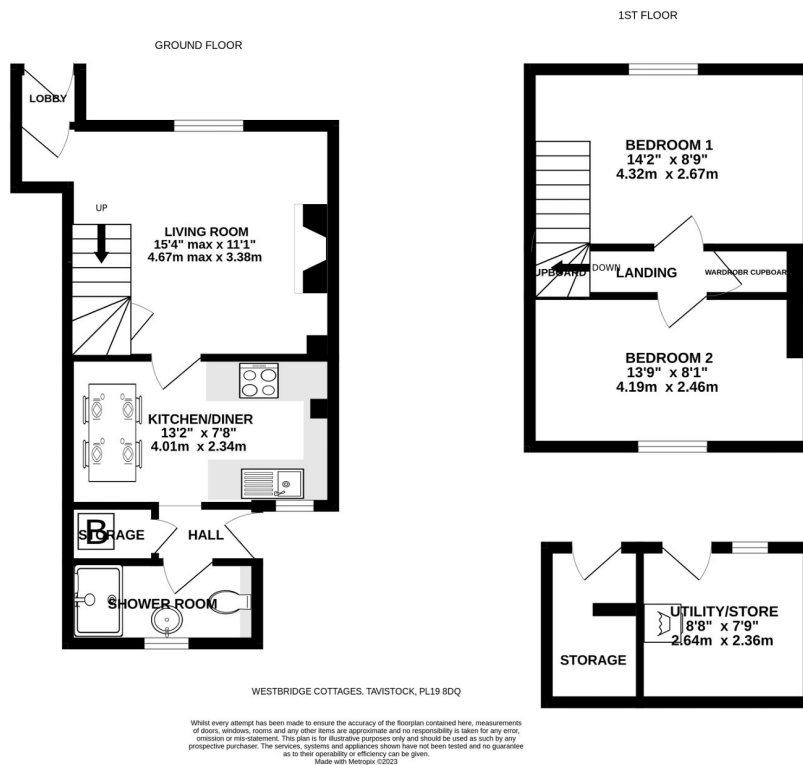

Tavistock, PL19

Guide Price £215,000

2 1 1

- Duke Of Bedford Cottage
- Two Bedrooms
- Modern Shower Room
- Lounge with Wood Burning Stove
- Modern Kitchen/Dining Room
- South Facing Garden
- Well Presented Throughout
- Level Walk of Tavistock Town Centre
- Tucked Away Position
- No Onward Chain

A charming 'Duke of Bedford' character cottage offering stylish and well appointed accommodation throughout with a secure well established south facing level garden situated in a popular residential area of Tavistock, offered to the market with no onward chain.