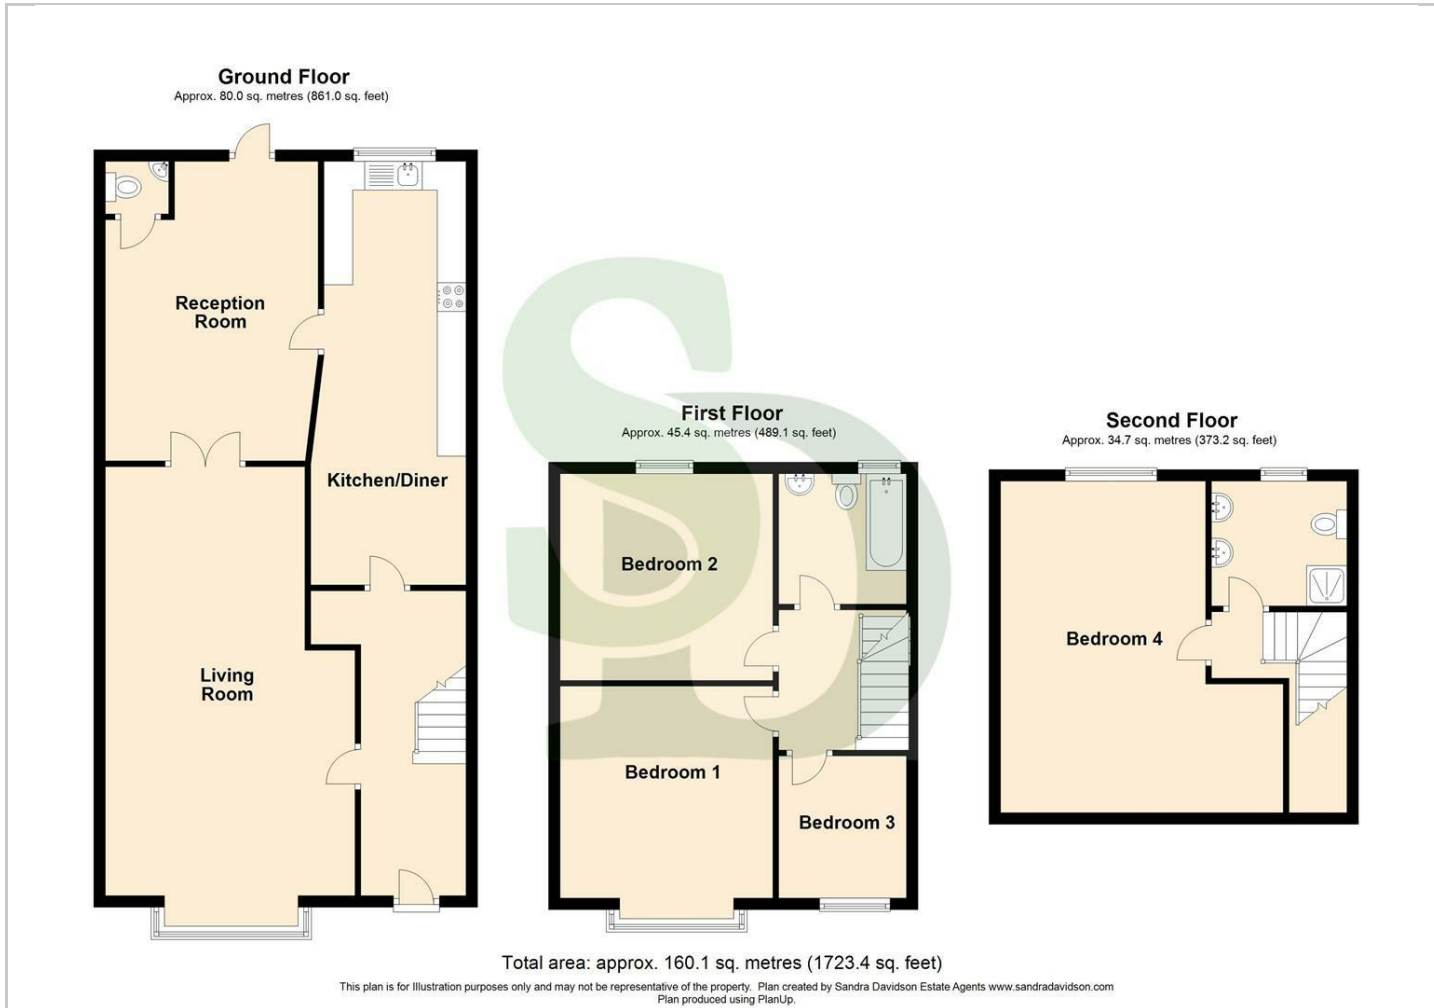

Floor Plans