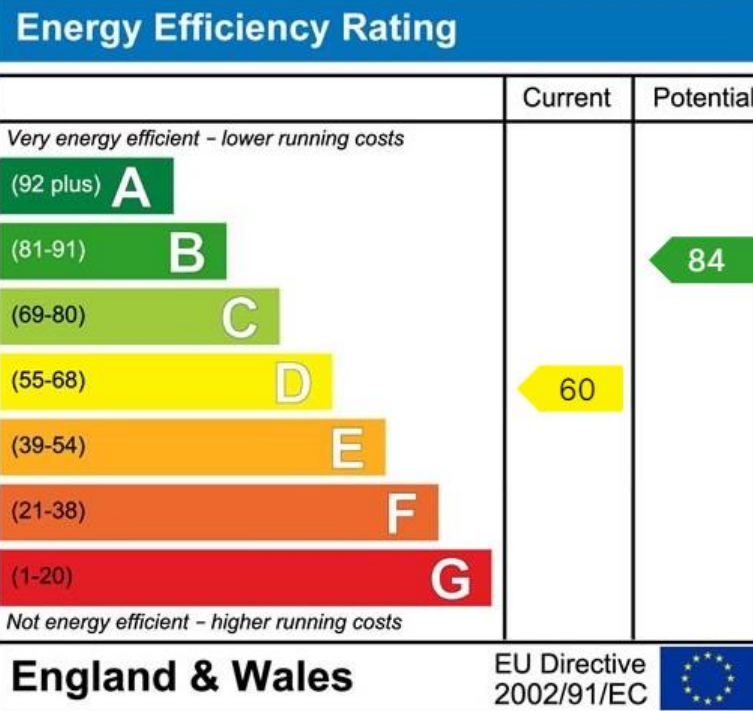

Offers Over £235,000

Occupying a fabulous Central Location and close to the City Centre, University of Plymouth and Mutely Plain, is this substantial and attractive end of terrace bay fronted property.

On the ground floor is a lounge, bedroom 3, utility room and a shower room. On the first floor there are two bedrooms, a kitchen/Breakfast room and a bathroom.

There is a delightful roof terrace which enjoys views across the city. The property has been modernised in recent years with new PVC facias and guttering. Although the property has double glazing and central heating it is in need of some improvements.

To the rear of the property there is a courtyard area and a hardstanding.

To view this property call Lang Town & Country Estate Agents on 01752 256000.