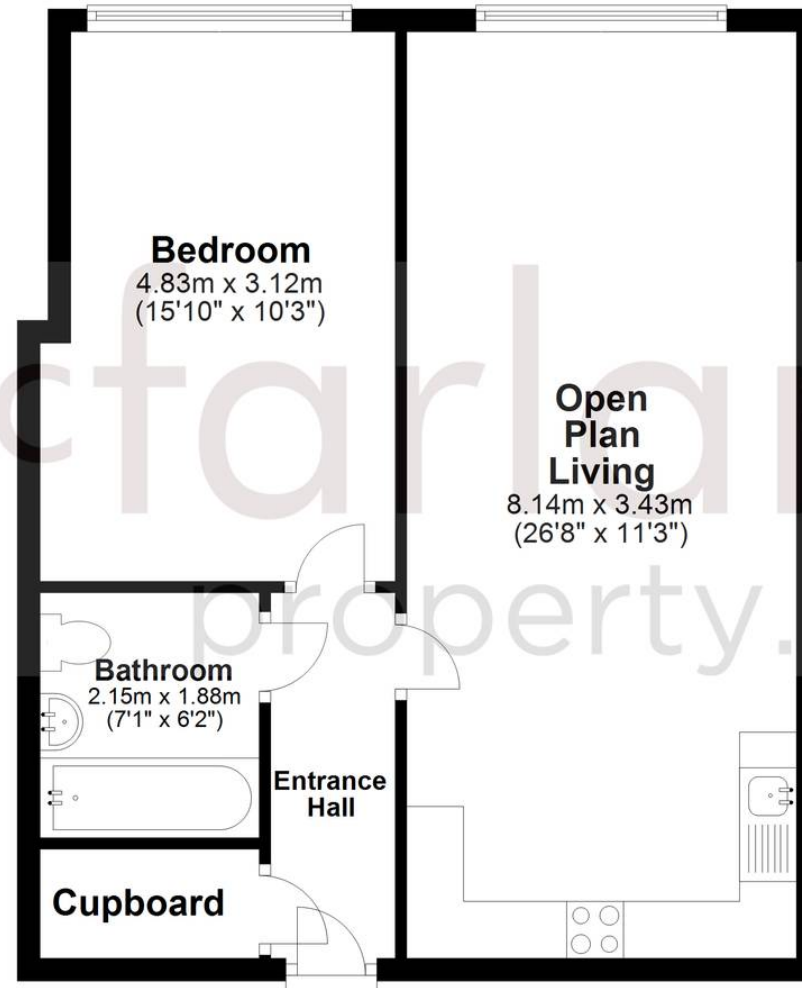

## 16 Guild House Farnsby Street

Swindon, SN1

Welcome to this one-bedroom, first-floor apartment located in the highly popular Guild House, right in the center of Swindon. Perfectly positioned for those who value convenience, this property boasts a central location with excellent transport links, making it ideal for commuters or anyone looking for a first time buy or investment opportunity. As you step through the entrance hall, you're greeted by a bright and airy open plan living space, seamlessly integrating the kitchen, dining, and lounge areas. The property offers a spacious double bedroom which provides ample room for storage. Located next to the bedroom, the well-appointed family bathroom offers modern fixtures and plenty of space for daily routines.

## First Floor

Approx. 53.3 sq. metres (573.8 sq. feet)

Total area: approx. 53.3 sq. metres (573.8 sq. feet)