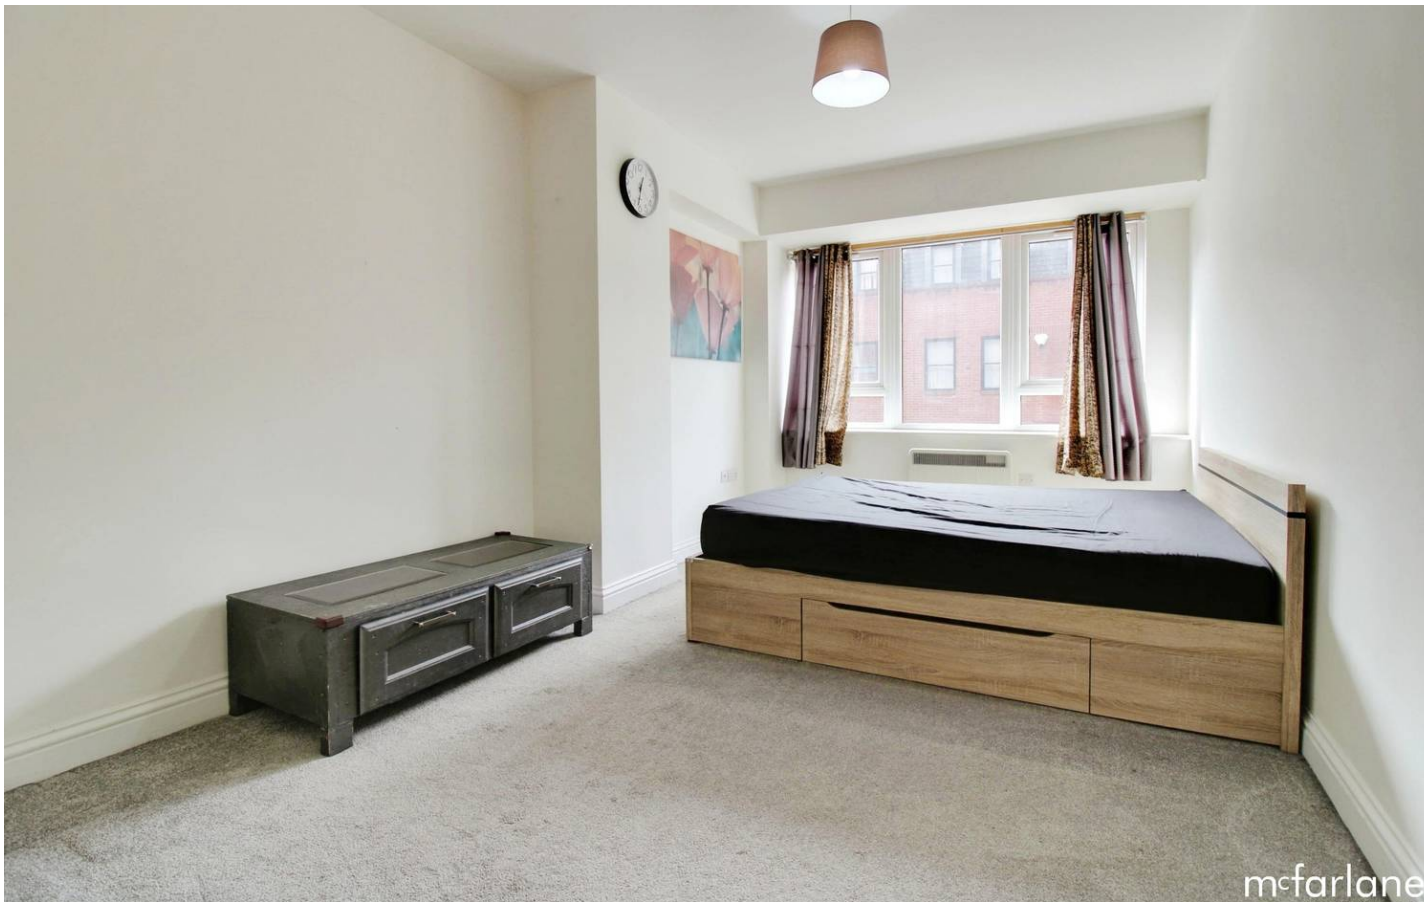

# 16 Guild House Farnsby Street

Swindon, SN1

Located in the center of Swindon, this contemporary one-bedroom apartment in Guild House offers modern, open-plan living. Featuring a spacious double bedroom, a well appointed family bathroom, and a bright living/kitchen/dining area, it's perfect for urban living. Convenient first-floor access, ideal central location.

## 16 Guild House Farnsby Street

Swindon, SN1

Welcome to this one-bedroom, first-floor apartment located in the highly popular Guild House, right in the center of Swindon. Perfectly positioned for those who value convenience, this property boasts a central location with excellent transport links, making it ideal for commuters or anyone looking for a first time buy or investment opportunity. As you step through the entrance hall, you're greeted by a bright and airy open plan living space, seamlessly integrating the kitchen, dining, and lounge areas. The property offers a spacious double bedroom which provides ample room for storage. Located next to the bedroom, the well-appointed family bathroom offers modern fixtures and plenty of space for daily routines.