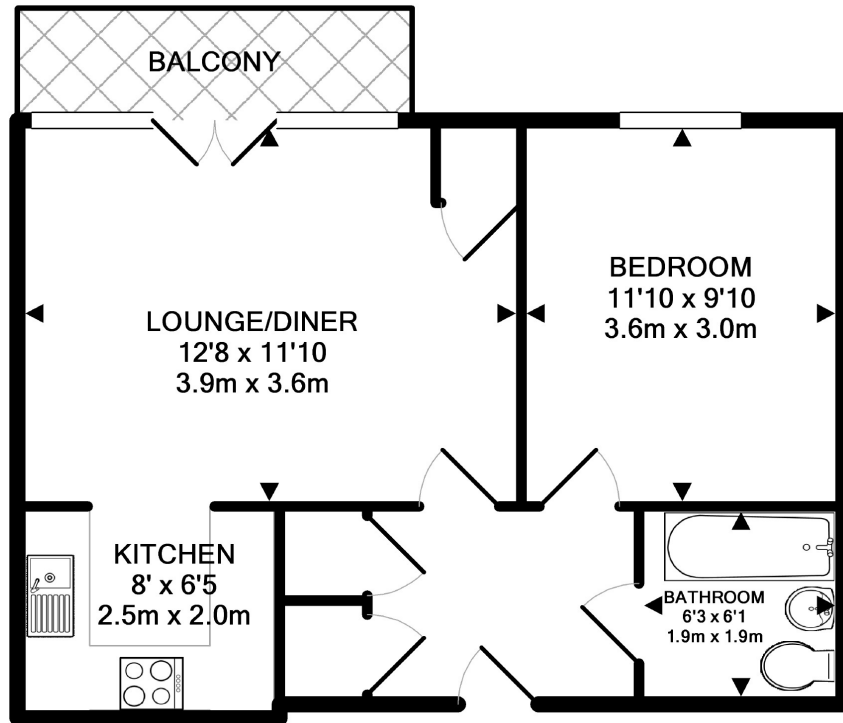

Portishead - £224,950

1 bed apartment

73 Kittiwake Drive, BS20 7PN

Made with Metropix ©2020

Portishead Office

Ocean, 43 High Street, Portishead, North Somerset, BS20 6AA

Call: 01275 844441

Mail: portisheadsales@oceanhome.co.uk