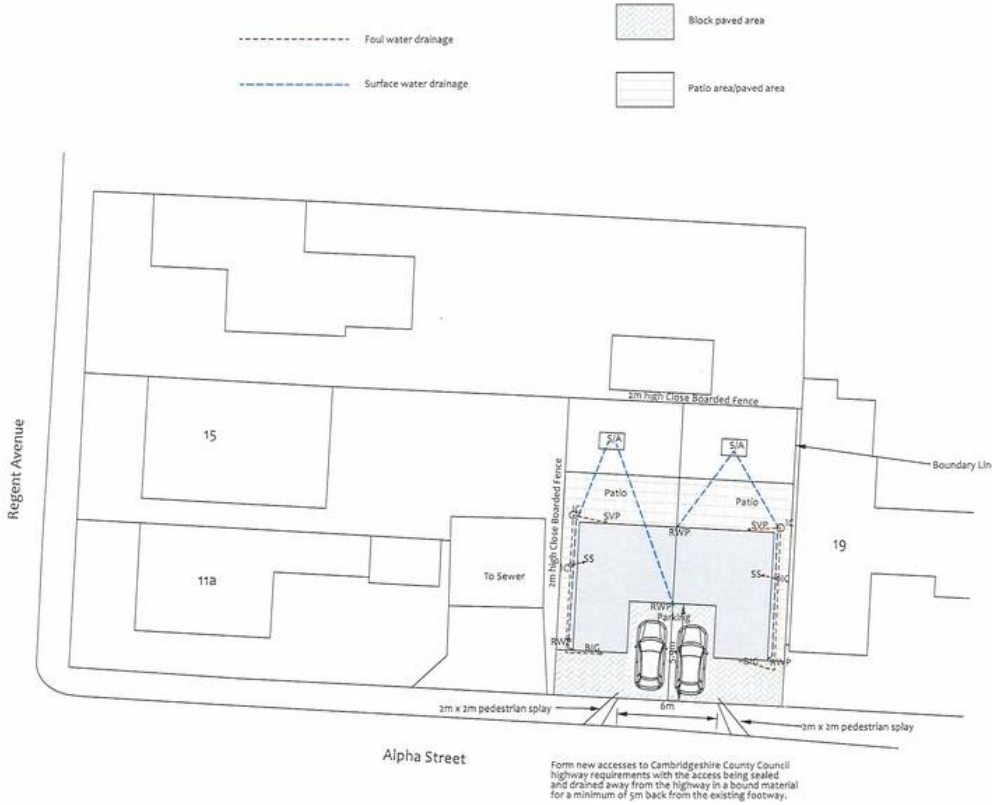

£160,000

Land West of 19, Alpha Street, March, PE15 8LT