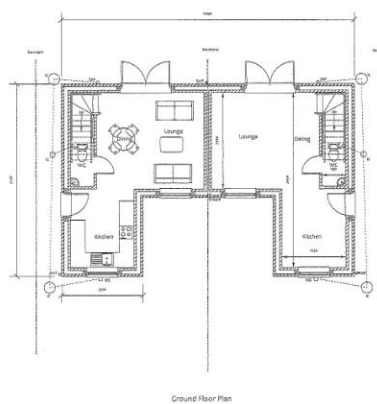

Villeneuve - Basin Road - Outwell
Norfolk - PE14 8TQ
01223 969427
www.angliabuildingconsultants.co.uk
info@angliabuildingconsultants.co.uk

A	21/9/23	Layout amended for planning and highways
No	Date	Revision
Issue: For Planning Approval		
Site: Land West of 19 Alpha Street, March, Cambridgeshire, PE15 8LT		
Project: Residential Development		
Drawing Title: Proposed Site Plan		

To arrange a viewing call us now on 01354 701000

Located CLOSE TO TOWN AND TRAIN STATION this building plot boasts planning permission for TWO SEMI DETACHED TWO STOREY dwellings with OFF ROAD PARKING and garden. Planning reference F/YR23/0640/F