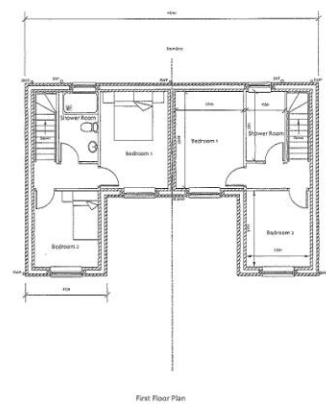

Villeneuve - Basin Road - Outwell
Norfolk - PE14 8TQ
01223 969427
www.angliabuildingconsultants.co.uk
info@angliabuildingconsultants.co.uk

A	21/9/23	Layout amended for planning and highways
No	Date	Revision
Issue: For Planning Approval		
Site: Land West of 19 Alpha Street, March, Cambridgeshire, PE15 8LT		
Project: Residential Development		
Drawing Title: Proposed Site Plan		

To arrange a viewing call us now on 01354 701000

Located CLOSE TO TOWN AND TRAIN STATION this building plot boasts planning permission for TWO SEMI DETACHED TWO STOREY dwellings with OFF ROAD PARKING and garden. Planning reference F/YR23/0640/F