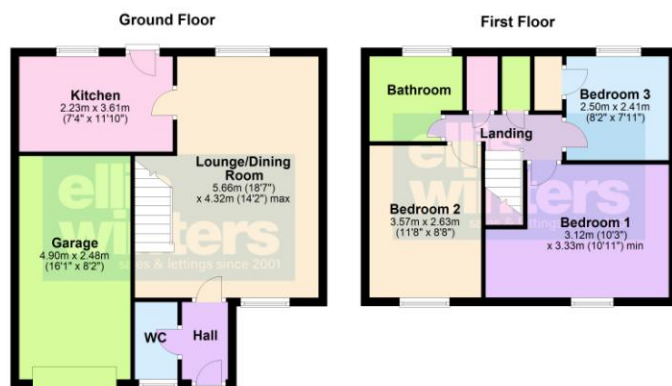

£215,000

17 Swift Close, March, PE15 9JL

Ground Floor

Hall
Radiator.

WC
Fitted with WC and wash hand basin, window to front, radiator.

Lounge/Dining Room
5.66m (18'7") x 4.32m (14'2") max
Windows to front and rear, two radiators, stairs to first floor and landing.

Kitchen
3.61m (11'10") x 2.23m (7'4")
Fitted with wall and base units with one and half bowl sink unit having mixer tap, gas fired boiler, plumbing for washing machine, gas cooker point, window to rear, radiator, door to garden.

First Floor and Landing

Airing cupboard with tank and shelving, cupboard, access to loft space.

Bedroom 1
3.33m (10'11") min x 3.12m (10'3")
Window to front, radiator, shower unit and wash hand basin.

Bedroom 2
3.57m (11'8") x 2.63m (8'8")
Window to front, radiator.

Bedroom 3
2.50m (8'2") x 2.41m (7'11")
Window to rear, radiator, fitted cupboard.

Bathroom
Fitted with a three piece suite comprising bath with shower over, wash hand basin and WC, window to rear, radiator.