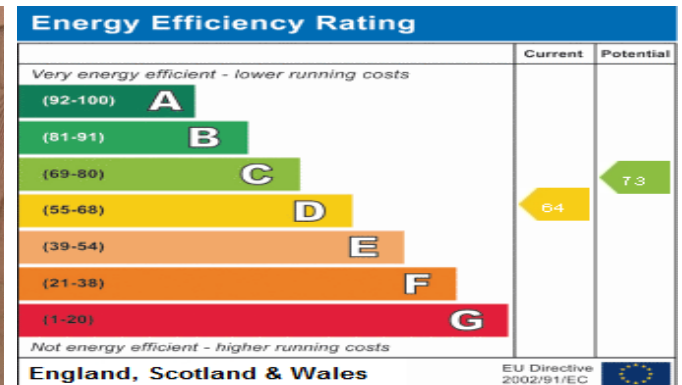

Exterior

Access to side of property leads to private garden.
Off street parking to front for one family sized vehicle.

Address:
Onger Road Brentwood Essex CM15

HOLDING DEPOSIT

A one week holding deposit is required to secure this property. Please ask for a copy of our 'Guide for Tenants' for a full list of costs applicable to this or any of our properties. Please note your holding deposit is at risk if you withdraw from the transaction or do not disclose something that affects your ability to pass references.