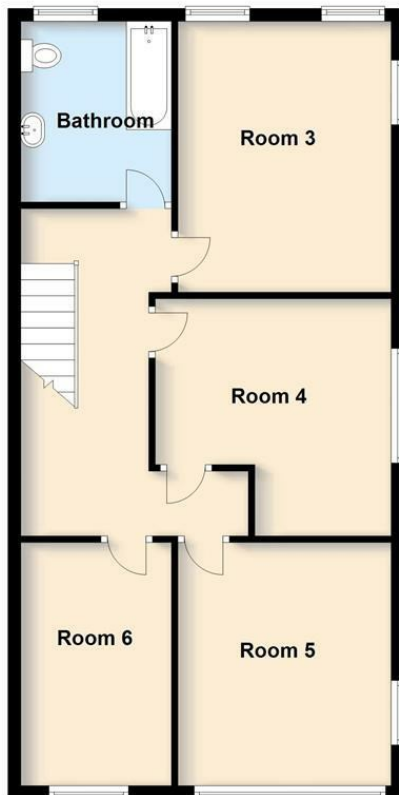

0 Bed
Room to Rent
located in

£435 PCM

 **BISHOP
SURELETS**

Ground Floor

First Floor

Whilst every attempt has been made to ensure the accuracy of the floor plan contained here, measurements of doors, windows, rooms and any other items are approximate and no responsibility is taken for any error, omission, or mis-statement. This plan is for illustrative purposes only and should be used as such by any prospective purchaser.