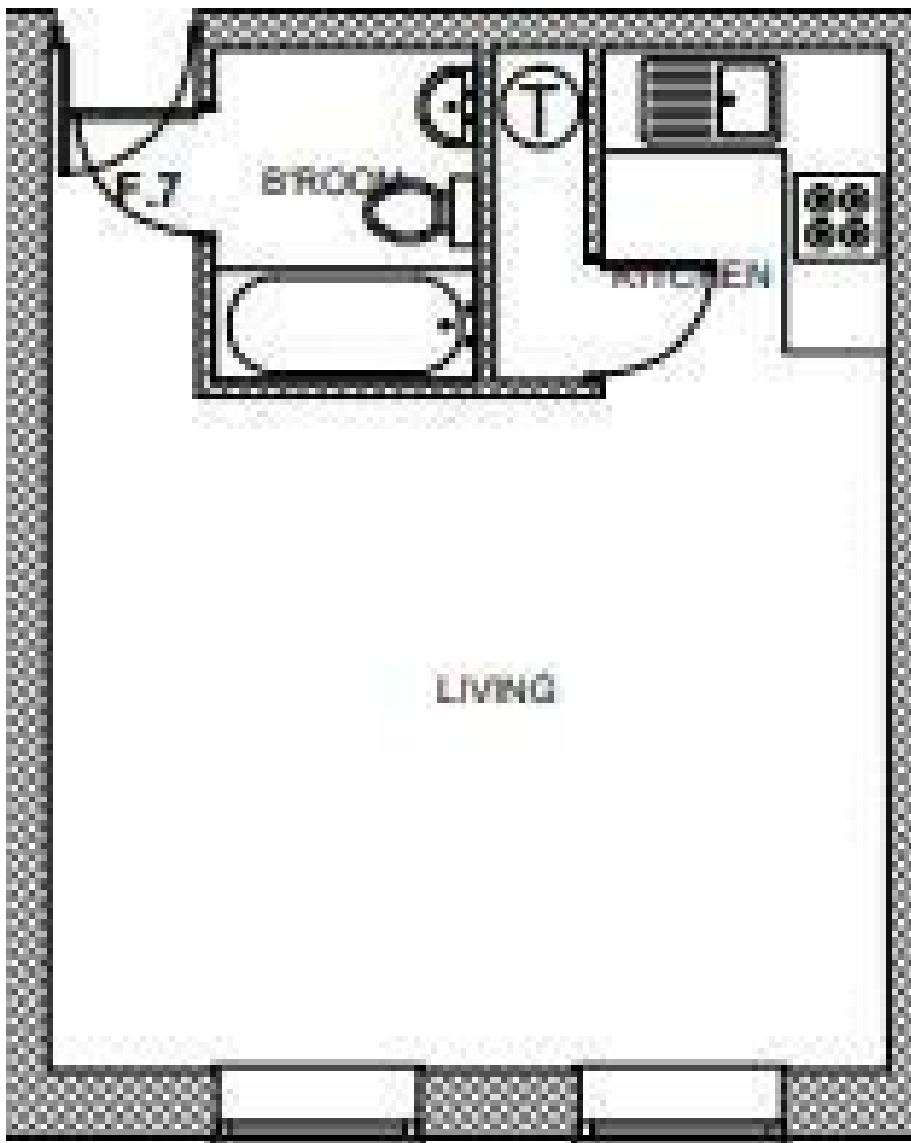

**0 Bed  
Flat - Studio  
located in**

**£1,025 PCM**

**BISHOP  
SURELETS**

## DIRECTIONS