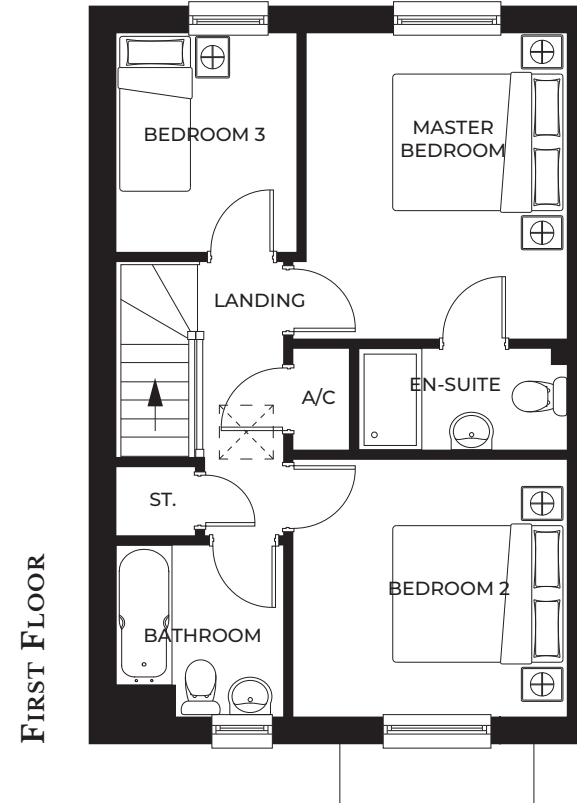

Spire View
PETERCHURCH

THE SUNSET

Bedrooms: 3 | Total floorplan area: 95m² / 1,019ft²

THE SUNSET

Bedrooms: 3 | Total floorplan area: 95m² / 1,019ft²

GROUND FLOOR

Kitchen / Dining	5.42m* x 3.57m* / 17'8" x 11'7"
Lounge	4.53m* x 3.10m* / 14'9" x 10'2"
WC	1.04m x 2.08m / 3'4" x 6'9"

FIRST FLOOR

Master bedroom	3.73m* x 3.13m* / 12'2" x 10'3"
En-suite	2.50m x 1.20m / 8'2" x 3'9"
Bedroom 2	3.29m x 3.07m / 10'8" x 10'1"
Bedroom 3	2.71m x 2.17m / 8'9" x 7'1"
Bathroom	2.01m x 1.99m / 6'6" x 6'5"