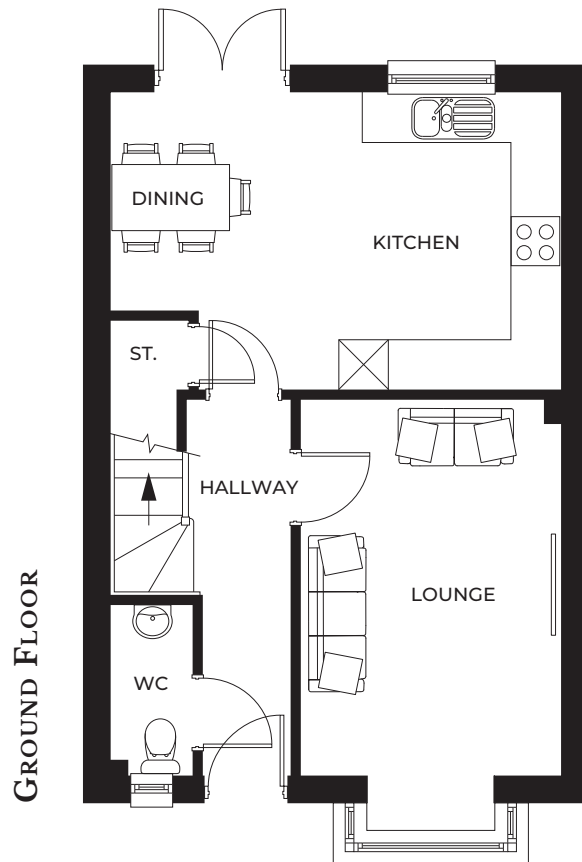

Spire View
PETERCHURCH

THE SUNSET

Bedrooms: 3 | Total floorplan area: 95m² / 1,019ft²

THE SUNSET

Bedrooms: 3 | Total floorplan area: 95m² / 1,019ft²

GROUND FLOOR

Kitchen / Dining	5.42m* x 3.57m* / 17'8" x 11'7"
Lounge	4.53m* x 3.10m* / 14'9" x 10'2"
WC	1.04m x 2.08m / 3'4" x 6'9"

FIRST FLOOR

Master bedroom	3.73m* x 3.13m* / 12'2" x 10'3"
En-suite	2.50m x 1.20m / 8'2" x 3'9"
Bedroom 2	3.29m x 3.07m / 10'8" x 10'1"
Bedroom 3	2.71m x 2.17m / 8'9" x 7'1"
Bathroom	2.01m x 1.99m / 6'6" x 6'5"