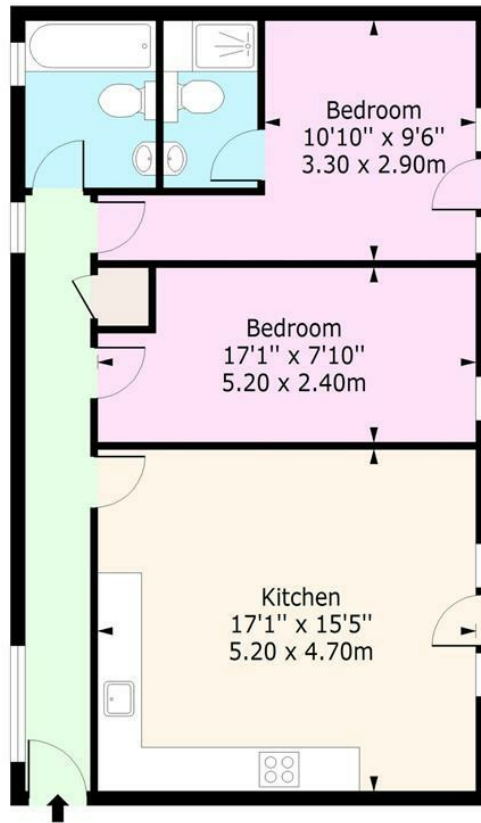

- Two Double Bedrooms
- Two Bathrooms
- Available 26th of June
- Fitted Kitchen
- Great Central Location
- Furnished
- Hoxton Square
- First Floor

Measuring just over 700 sq. ft. this well-proportioned property boasts a wealth of natural light through the floor to ceiling of windows in the open-plan reception. Further comprising a fully fitted modern kitchen, bathroom, two sizeable double bedrooms (master with en-suite) with fitted wardrobes and ample storage space.

Hoxton Square,

Approx. Gross Internal Area 707 Sq Ft - 65.68 Sq M

First Floor

Floor Area 707 Sq Ft - 65.68 Sq M

For Illustration Purposes Only - Not To Scale

IMPORTANT NOTICE - These particulars have been prepared in good faith and they are not intended to constitute part of an offer or contract. We have not performed a structural survey on this property and the services, appliances and specific fittings have not been tested. All photographs, measurements, floor plans and distances referred to are given as a guide and should not be relied upon.