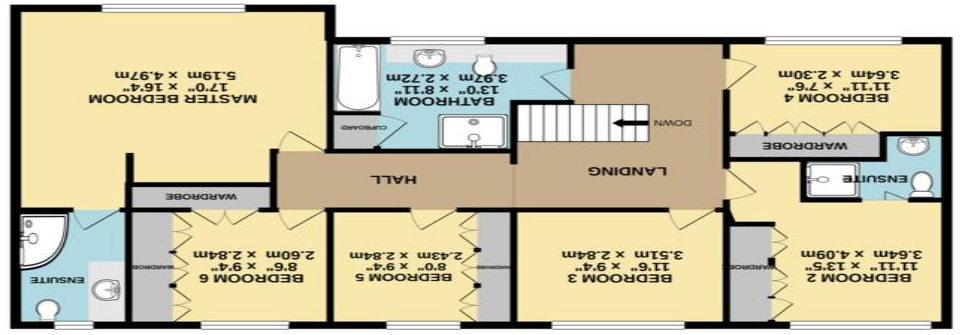

1202 sq.ft. (111.7 sq.m.) approx.

1580 sq.ft. (146.8 sq.m.) approx.

# 99 Woodfoot Road, Moorgate, S60 3EH

If you're looking for a spacious family home with accommodation in excess of 2700sq ft & situated upon one of Rotherhams finest residential postcodes then look no further!

Leading off the spacious galleried landing are the 6 bedrooms, 5 double & 2 with en suite & the modern family bathroom fitted with 4 piece suite. The principal bedroom is of very generous proportion with seating area & adjoining modern en suite.

A spacious front driveway provides ample off road parking leading to the DOUBLE INTEGRATED GARAGE.

Early viewing highly recommended

- A 6 bedroom executive detached family home
- 2 en suites & spacious family bathroom
- 4 reception rooms plus large breakfast kitchen
- Bi-fold doors from kitchen to rear garden
- Downstairs WC
- Separate family room adjoining Lounge
- Double garage with 2 electric remote doors
- Approx 2 miles to M1/Sheffield Parkway
- Very close to Rotherham Hospital
- Catchment for Sitwell School & Oakwood School