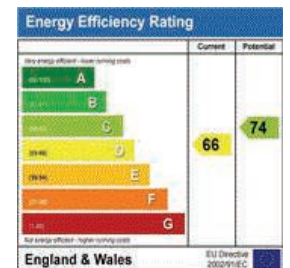

No floor plan currently available

For Clarification

We wish to inform prospective tenants that we have prepared these particulars as a general guide and they have been confirmed as accurate by the landlord. We have not verified permissions, nor carried out a survey, tested the services, appliances and specific fittings. Room sizes are approximate and measurement figures rounded: they are taken between internal wall surfaces and therefore include cupboards/shelves, etc. Accordingly, they should not be relied upon for

carpets and furnishings. It should also be noted that all fixtures and fittings, carpeted, curtains/blinds, kitchen equipment and garden statuary, whether fitted or not, are deemed removable by the landlord unless specifically itemised with these particulars. Please enquire in office or on our website for details on holding deposit and tenancy deposit figures.