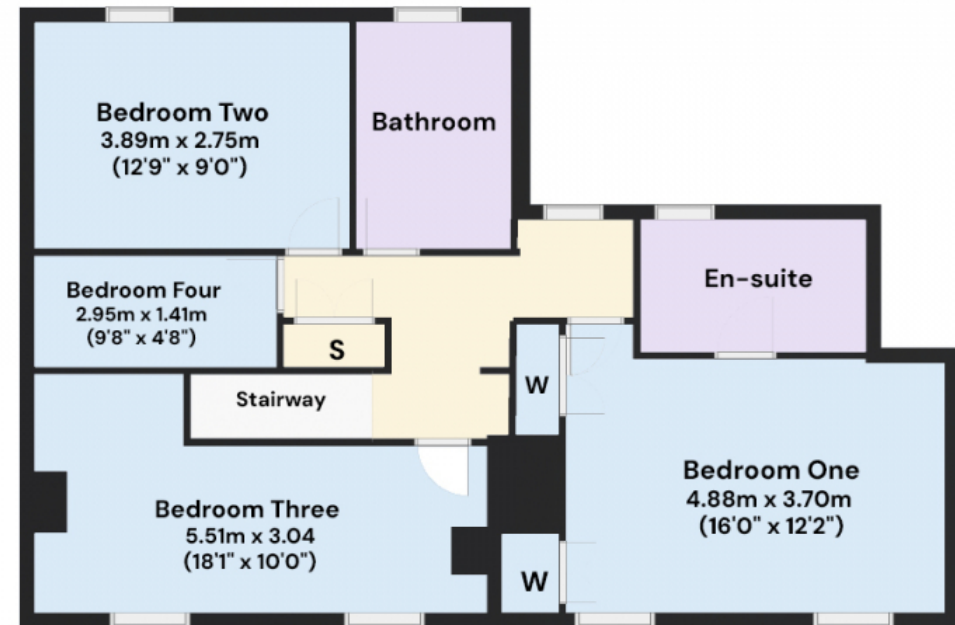

 4  
Bedrooms

 2  
Bathrooms

Welcome to High Meadows. This outstanding country home exudes rustic charm and comfort, beginning with a welcoming reception hall that leads to a snug / study. A characterful farmhouse-style kitchen/breakfast room—perfect for large family gatherings. Complemented by a utility room, cloakroom, snug for cosy evenings, a practical boot room, a washroom, and a warm, inviting lounge with scenic views. The upper floor reveals four delightful bedrooms, including a tranquil master suite with an en-suite bathroom, and a tastefully designed family bathroom.

Notes;

Approximate Gross Internal Area  
168 Sq M/1 806 Sq Ft

S - Storage  
W - Wardrobe

Floor plans are as accurate as possible, however they are for illustration purposes only

Please Scan the QR for more details.