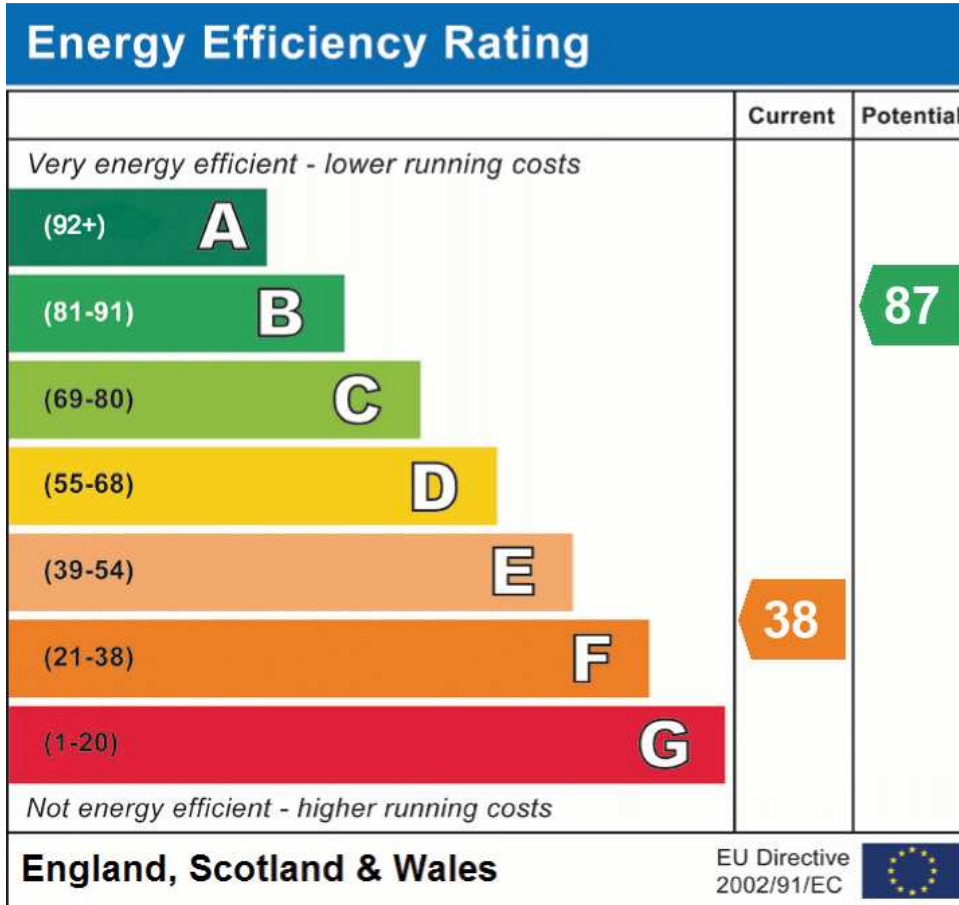

Please Scan the QR for more details.

Address: High Meadows, GL15