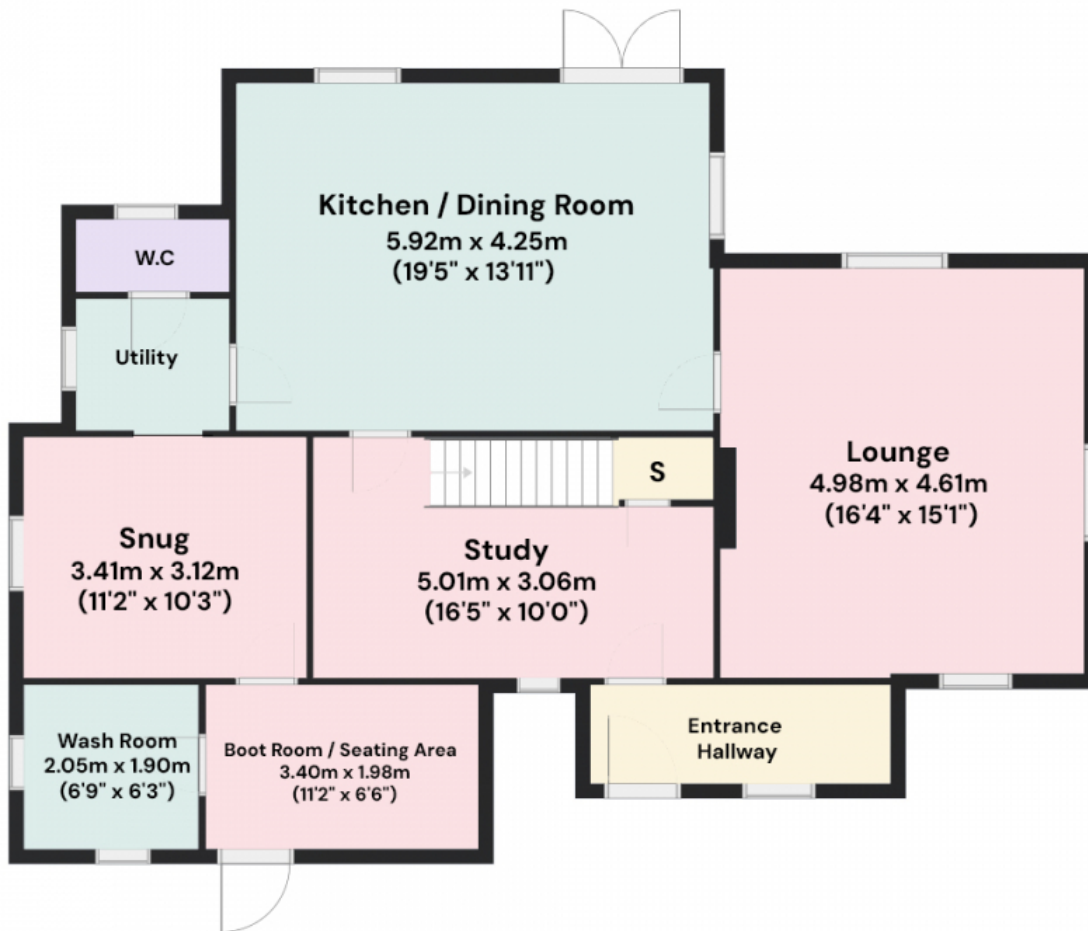

 4  
Bedrooms

 2  
Bathrooms

Welcome to High Meadows. This outstanding country home exudes rustic charm and comfort, beginning with a welcoming reception hall that leads to a snug / study. A characterful farmhouse-style kitchen/breakfast room—perfect for large family gatherings. Complemented by a utility room, cloakroom, snug for cosy evenings, a practical boot room, a washroom, and a warm, inviting lounge with scenic views. The upper floor reveals four delightful bedrooms, including a tranquil master suite with an en-suite bathroom, and a tastefully designed family bathroom.

Notes;

Approximate Gross Internal Area  
168 Sq M/1 806 Sq Ft

S - Storage  
W - Wardrobe

Floor plans are as accurate as possible, however they are for illustration purposes only

Please Scan the QR for more details.