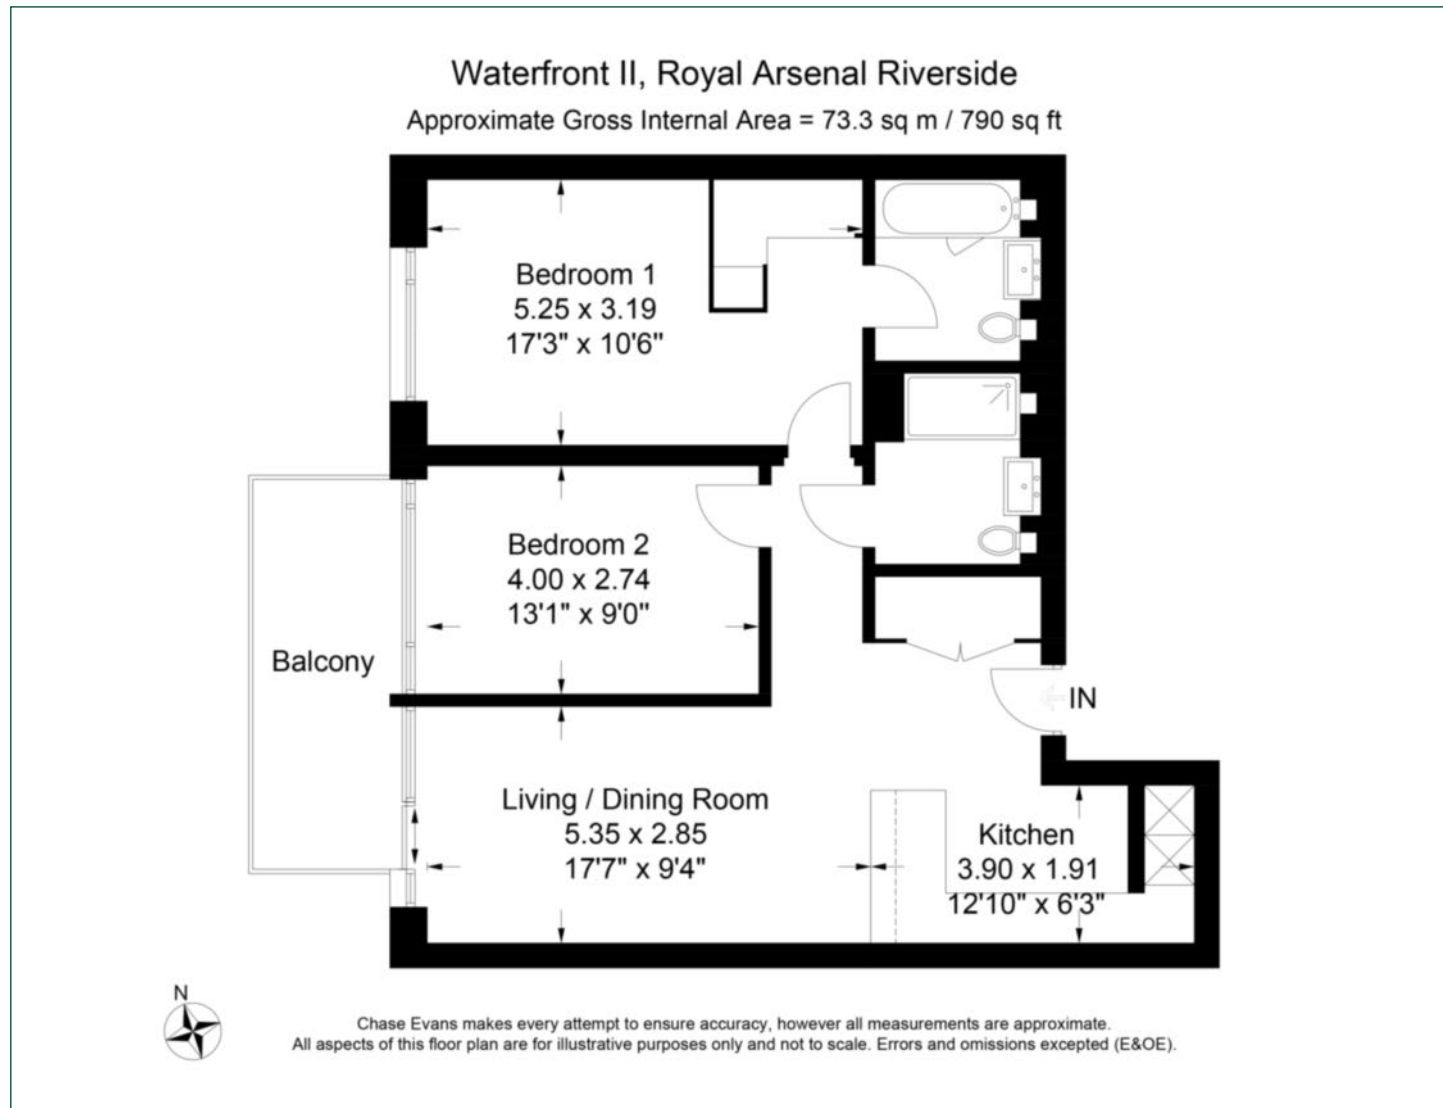

# Deveraux House, Royal Arsenal Riverside, Duke Of Wellington Avenue, SE18

2 Bedrooms

2 Bathrooms

1 Reception

Balcony

Gymnasium

Local Amenities

24-Concerige

0.4 MI Woolwich Arsenal

Spacious two bedroom, two bathroom apartment within the impressive Royal Arsenal Riverside; a modern development located beside the River Thames. This apartment includes a spacious open plan living and dining space, fitted kitchen with integrated appliances, master en suite, family bathroom suite and a private balcony.

# Floorplan

790 sq ft | 73.3 sq m