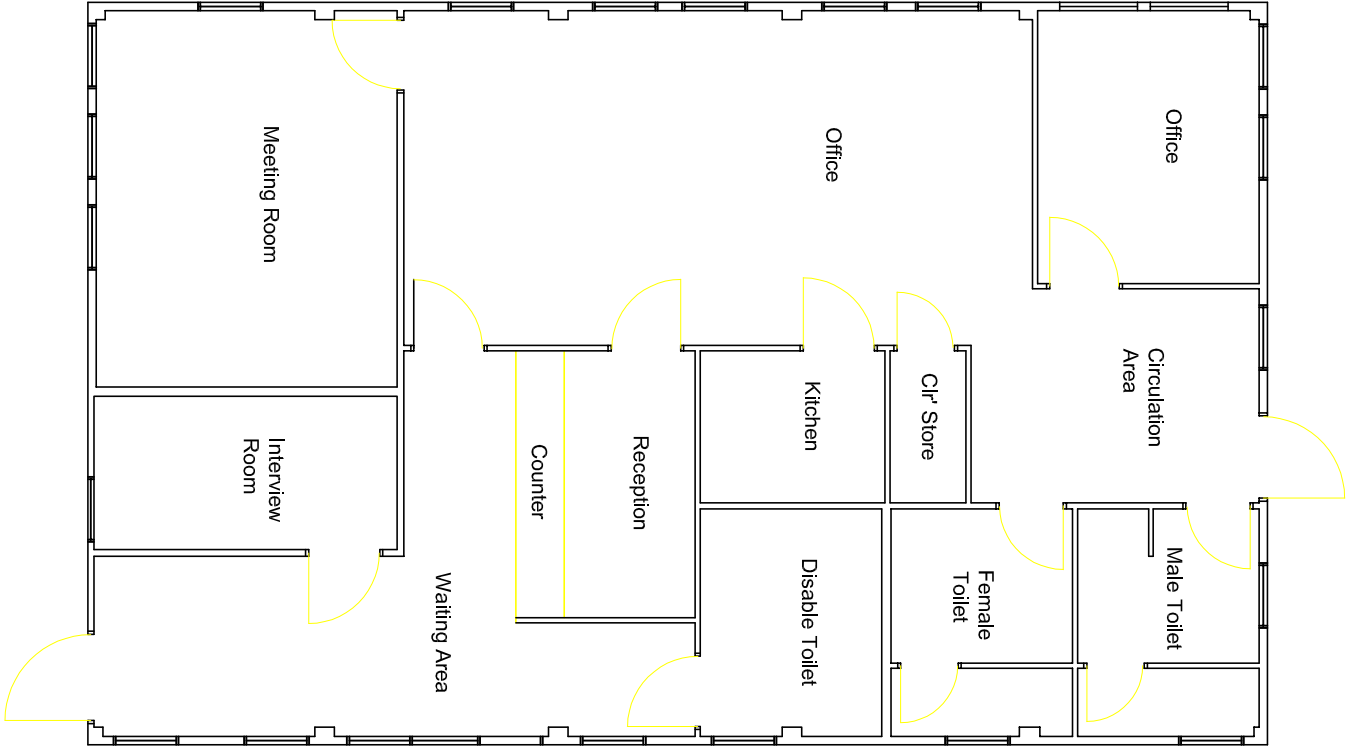

Rev.

Drg. No.

Project

South Elevation

West Elevation

North Elevation

East Elevation

NOTES

Project
 7 Wellington Place

Drawing Title

File No. Property Ref. No.

Drawn Checked Approved

Date Date Date

Scales

1:100

Drawing No.