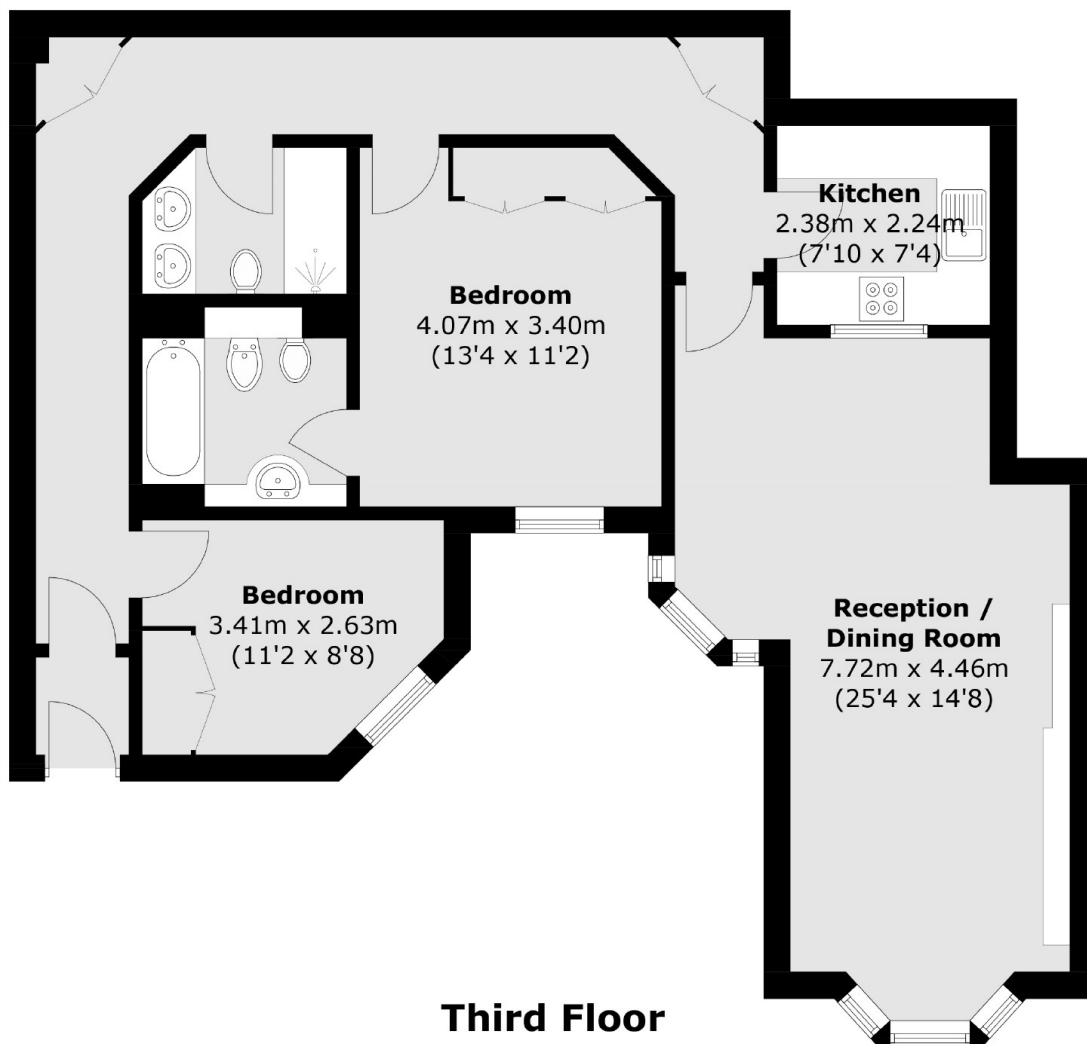

Bourdon Street, W1K

£1,395 Per week

This spacious two double bedroom, two bathroom apartment is located in a secure development.

Located off Berkeley Square in the heart of Mayfair, Bloomfield Court is very close to Regent Street, Bond Street and Green Park.

Features

- Two Double Bedrooms
- Two Bathrooms
- Wooden Flooring
- Lift Access
- Modern Kitchen
- Secure Development

Bourdon Street, W1K

This spacious two double bedroom, two bathroom apartment is located in a secure development.

The property offers a luxurious living space, with a dining area and workspace. It also has a modern kitchen and newly fitted carpets.

Bourdon Street, London, W1K

Third Floor

Total area (approx.): 85.9 sq. m (924.6 sq. ft)