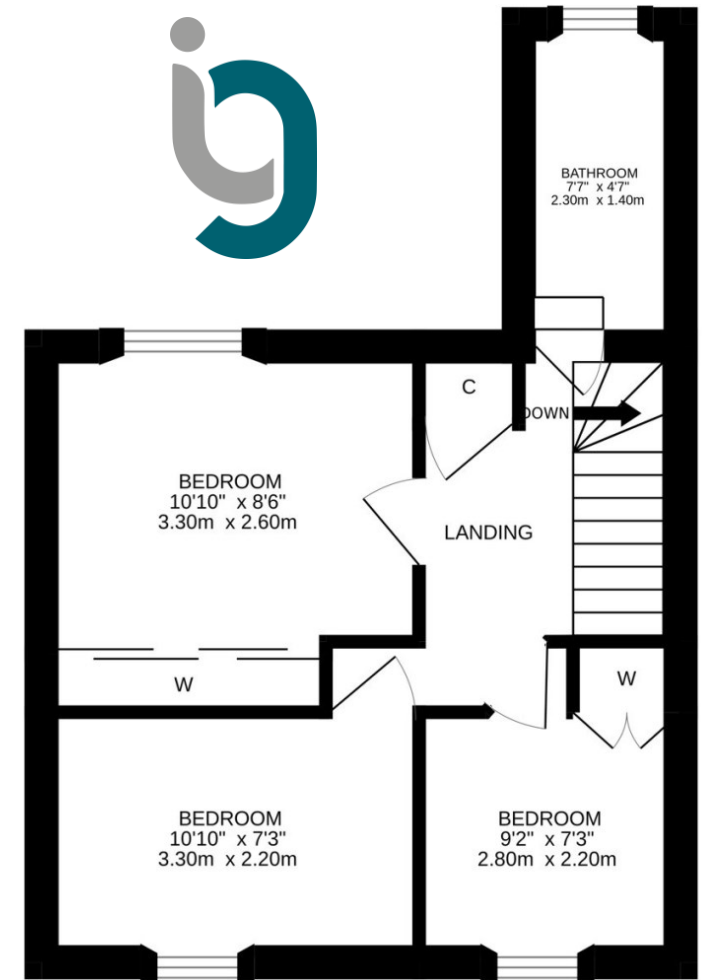

Video Tour <https://my.matterport.com/show/?m=UsX9nqbRwCU>

Energy Performance Rated 'D' Council Tax Band 'B'

Viewing Strictly by appointment through Irving Geddes

These particulars are believed to be correct, but their accuracy is not guaranteed and they do not form part of any contract. All measurements are approximate only.