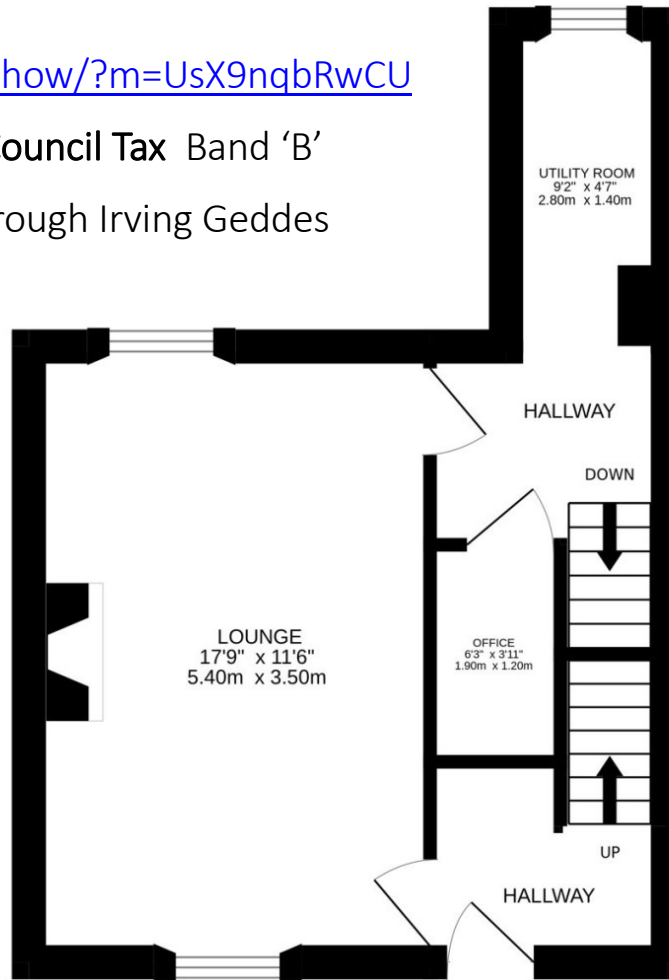

Video Tour <https://my.matterport.com/show/?m=UsX9nqbRwCU>

Energy Performance Rated 'D' Council Tax Band 'B'

Viewing Strictly by appointment through Irving Geddes

These particulars are believed to be correct, but their accuracy is not guaranteed and they do not form part of any contract. All measurements are approximate only.