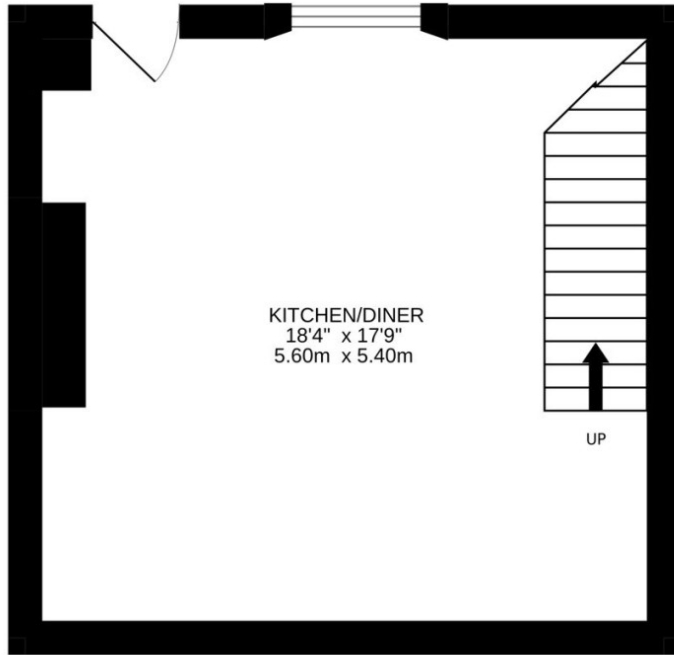

Video Tour <https://my.matterport.com/show/?m=UsX9nqbRwCU>

Energy Performance Rated 'D' Council Tax Band 'B'

Viewing Strictly by appointment through Irving Geddes

These particulars are believed to be correct, but their accuracy is not guaranteed and they do not form part of any contract. All measurements are approximate only.