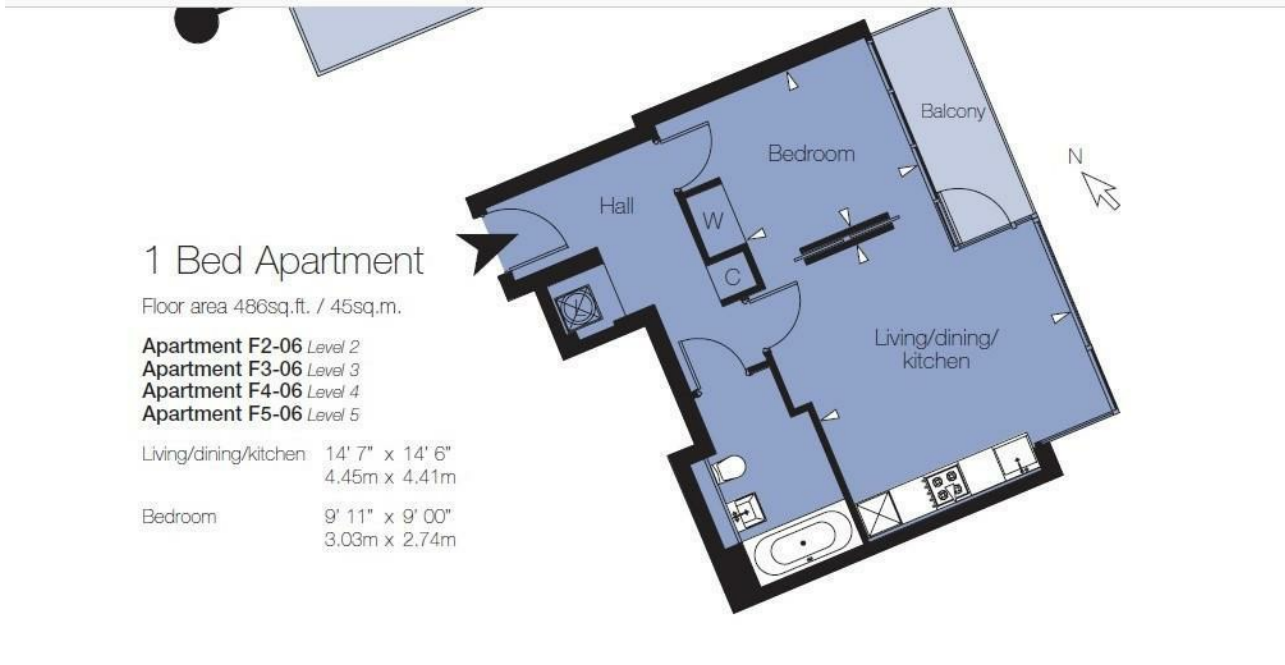

Gatliff Road, London

£660 Per Week

Directions

Viewings

Viewings by arrangement only. Call 02070990800 to make an appointment.

Council Tax Band

E

EPC Rating: