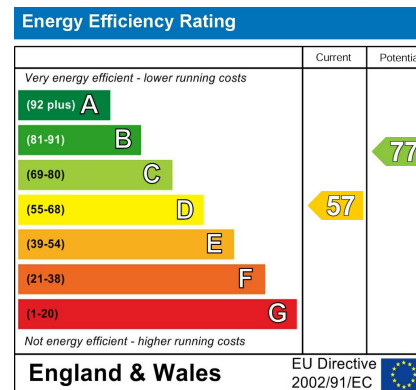

TFF, 29A Wain-A-Long Road, Salisbury, Wiltshire, SP1 1LJ

£725 PCM

**Description**

A spacious one bedroom top floor flat conveniently situated in Salisbury. The property comprises; stairs leading up to the accommodation. Kitchen /breakfast room, gas hob and oven, washing machine. Lounge / dining room with bay window. Double bedroom, bathroom with electric shower over bath . Outside there is a pedestrian path leading to the garden. Gas central heating. FURNISHED OR UNFURNISHED.