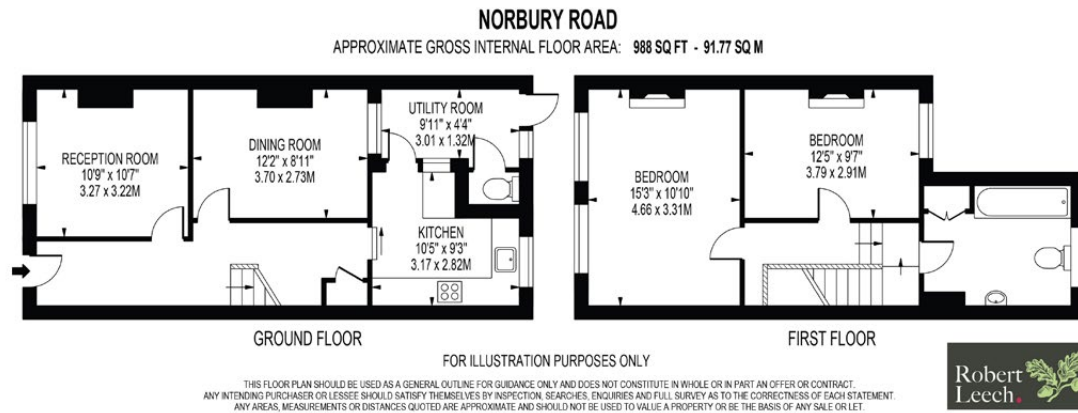

Downstairs there are two reception rooms, both with fireplaces, and the kitchen at the rear of the property with a useful lean to/ utility space, with a door giving access into the rear garden.

Upstairs there are two double bedrooms which also both have attractive Victorian fireplaces, and a bathroom at the rear.

Outside the rear garden has access over the neighbour's garden, and is mainly laid to lawn with patio area and path, a shed provides welcome outside storage.

At a glance

- Pretty mid terrace Victorian house
- Extremely convenient location
- Highly regarded residential road
- 2 bedrooms & 2 reception rooms
- Walking distance to town centre & train station
- Potential to convert the loft (STPP)
- Potential to modernise
- Close to Priory Park & many local schools
- EPC D